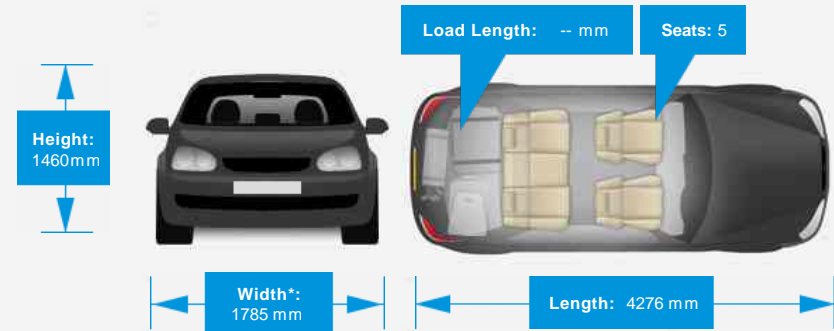

## Performance & Engine

Engine: 4 Cylinders  
In Line, 2204 Cc,  
Turbo Charged,  
DOHC

Driven Wheels: Front

Gears: 6

## Weights & Measures

Doors: 3

\*Including mirrors