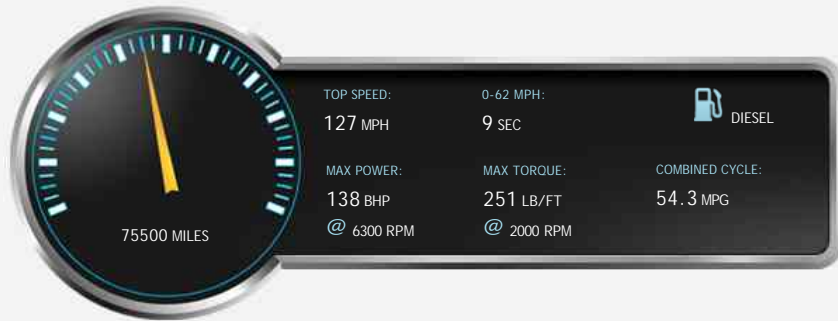

### General Info

Engine:	2.2 Diesel Manual
Price:	£3,995
Body Type:	3 Dr Hatchback
Owners:	2
Mileage:	75,500
Reg Date:	September 2007 (57)
Colour:	

### Vehicle Description

PANORAMIC ROOF

ONLY 2 OWNERS FROM NEW

SUPPLIED WITH FRESH SERVICE AND MOT, 3 MONTHS WARRANTY Please contact us in advance if you wish to view any of our cars as some of our stock is stored offsite!!!

## Performance & Engine

Engine: 4 Cylinders  
In Line, 2204 Cc,  
Turbo Charged,  
DOHC

Driven Wheels: Front

Gears: 6