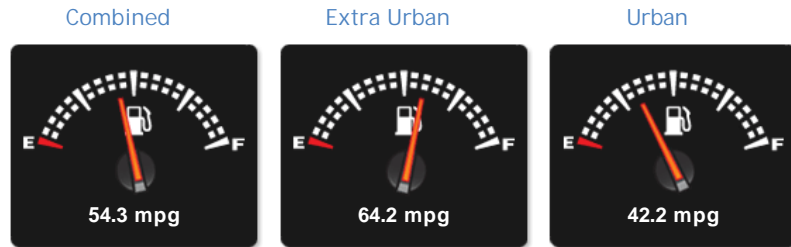

Fuel Economy

Running Costs