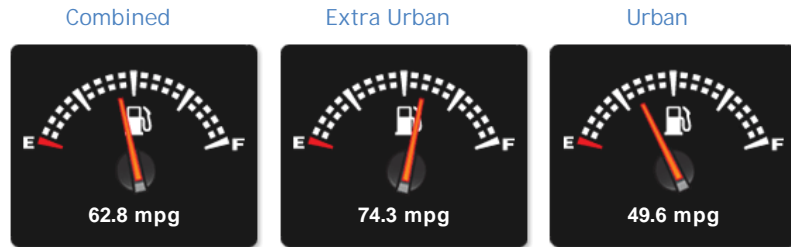

£2,150 + VAT

General Info

Engine:	1.2 Diesel Manual
Price:	£2,150 + VAT
Body Type:	3 Dr Car Derived Van
Owners:	1
Mileage:	105,000
Reg Date:	March 2010 (10)
Colour:	White

Vehicle Features

Not Specified

Vehicle Description

manual, 3 doors, van, White, Diesel, 105,000 miles, FULLY HPI CLEAR, 1 OWNER FROM NEW WITH A FULL SERVICE HISTORY, Remote Control Security Alarm System, Multi Function Trip Computer, Air conditioning, Alloy wheels, Radio/CD, Front electric windows, Rear electric windows, 3x3 point rear seat belts, Drivers airbag, Alarm, Immobiliser, Passenger airbag, Side airbags, ABS, Heated door mirrors, Rear wiper, Body coloured bumpers, Height adjustable drivers seat, Steering wheel rake adjustment, We offer a fully comprehensive drive away insurance cover on request. We offer up to 3 years warranty per vehicle, PX WELCOME, WE ACCEPT ALL MAJOR DEBIT AND CREDIT CARDS! ALWAYS AROUND 100 VEHICLES IN STOCK!

Performance & Engine

Weights & Measures

*Including mirrors

Safety

NCAP Adult Rating: No Data
NCAP Child Rating: No Data
NCAP Pedestrian Rating: No Data
NCAP Safety Assist: No Data
NCAP Overall Rating: No Data

Fuel Economy

Running Costs

CO₂ emission figure (g/km)

LGVg/km

Insurance & Security

Road Tax

Insurance Group
(1-50)

Security
(Thatcham Approved)