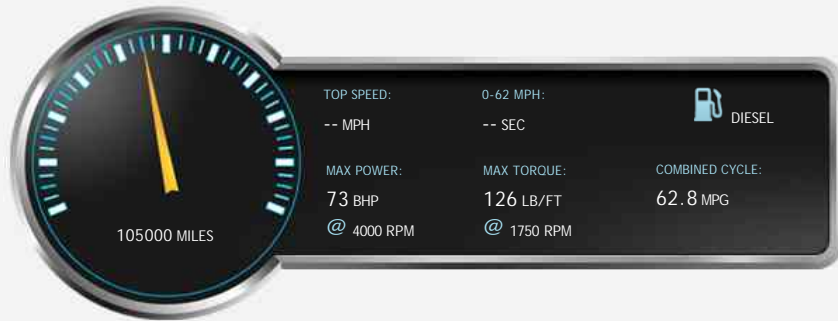

Performance & Engine