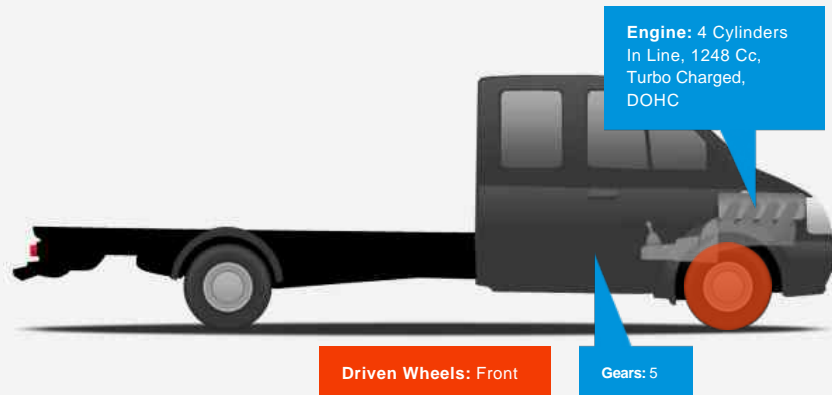

Performance & Engine