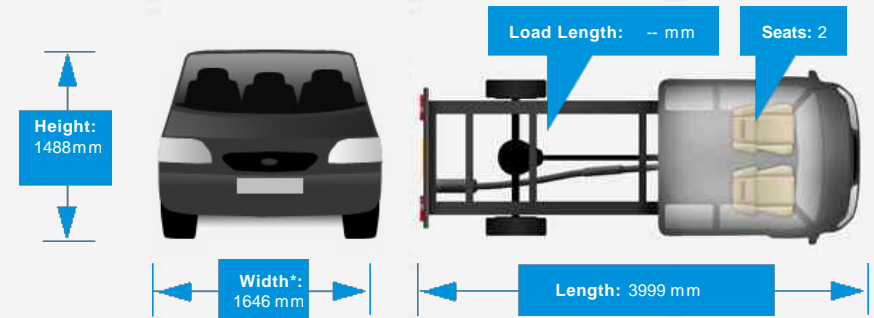

Weights & Measures