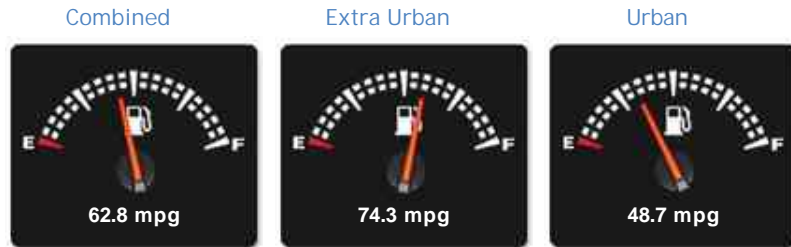

Fuel Economy

Running Costs