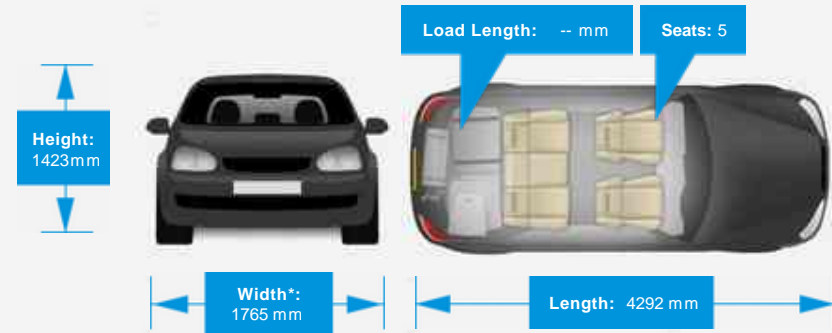

Driven Wheels: Front

Gears: 5

Weights & Measures

Doors: 5

*Including mirrors

Safety

NCAP Adult Rating: No Data
NCAP Child Rating: No Data
NCAP Pedestrian Rating: No Data
NCAP Safety Assist: No Data
NCAP Overall Rating: No Data