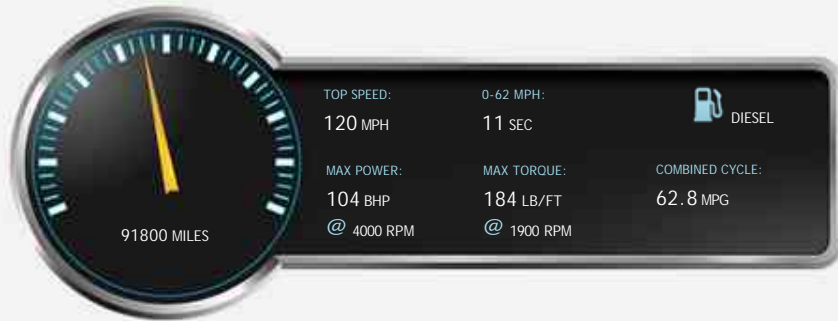

Audi A3 TDI E SE

£4,795

General Info

Engine:	1.9 Diesel Manual
Price:	£4,795
Body Type:	5 Dr Hatchback
Owners:	3
Mileage:	91,800
Reg Date:	September 2009 (59)
Colour:	

Vehicle Features

- E30 A Year Road Tax
- Air Conditioning
- Alloy Wheels
- Central Locking
- Passenger Airbag
- 12 Months MOT
- Alarm
- Anti-Lock Brakes
- Electric Windows
- Power Assisted Steering

Vehicle Description

SUPPLIED WITH NEW CAMBELT KIT AND WATER PUMP

£30 A YEAR ROAD TAX

VERY ECONOMICAL (UP TO 74 MPG)

SUPPLIED WITH FRESH SERVICE AND MOT, 3 MONTHS WARRANTY Please contact us in advance if you wish to view any of our cars as some of our stock is stored offsite!!!

Driven Wheels: Front

Gears: 5

Weights & Measures

Doors: 5

*Including mirrors

Safety

NCAP Adult Rating: No Data
NCAP Child Rating: No Data
NCAP Pedestrian Rating: No Data
NCAP Safety Assist: No Data
NCAP Overall Rating: No Data