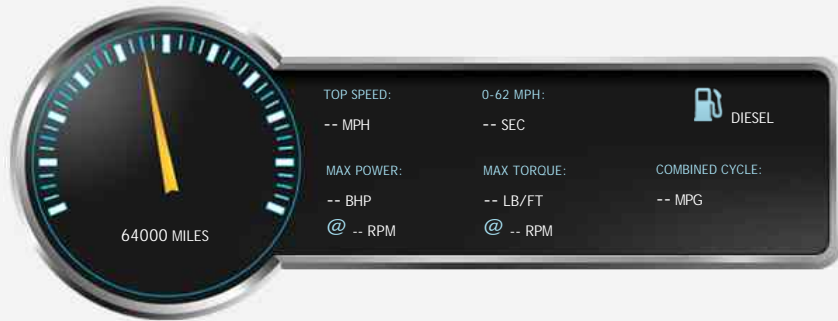

Performance & Engine