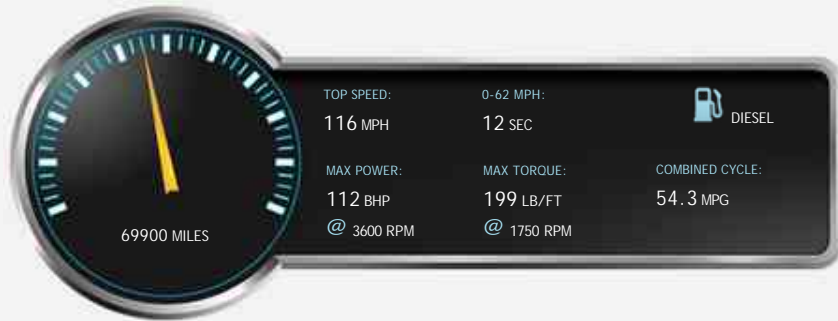

Performance & Engine