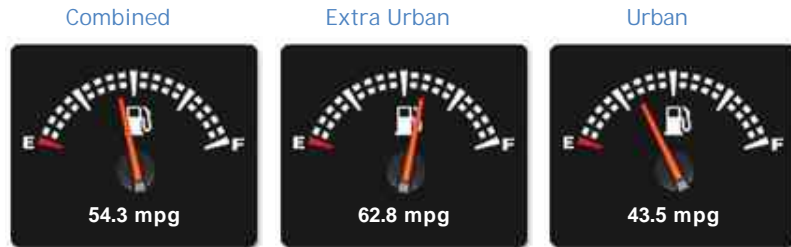

Fuel Economy

Running Costs