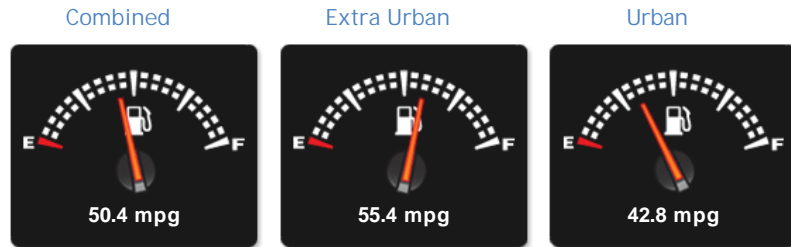

Fuel Economy

Running Costs