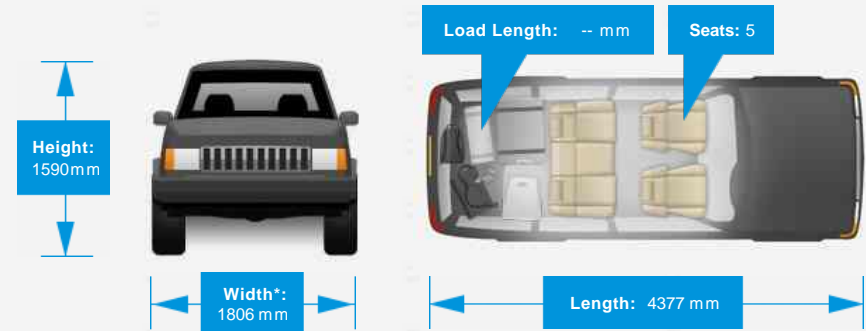

Opening Hours: Mon - Sun By Appointment Please

Performance & Engine

Driven Wheels: Front

Gears: 1

Weights & Measures

*Including mirrors

Safety

NCAP Adult Rating: No Data
NCAP Child Rating: No Data
NCAP Pedestrian Rating: No Data
NCAP Safety Assist: No Data
NCAP Overall Rating: No Data