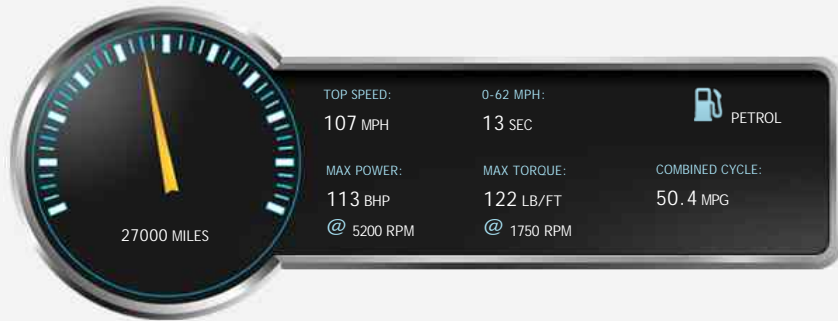

Performance & Engine