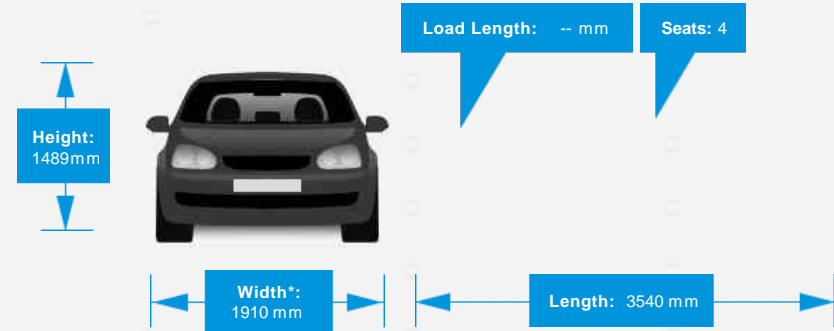

Engine: 3 Cylinders
In Line, 999 Cc,
Naturally Aspirated,
DOHC

Driven Wheels: Front

Gears: 5

Weights & Measures

Doors: 5

*Including mirrors

Safety

NCAP Adult Rating: ★★★★★
NCAP Child Rating: ★★★★★
NCAP Pedestrian Rating: ★★
NCAP Safety Assist: ★★★★★
NCAP Overall Rating: ★★★★★