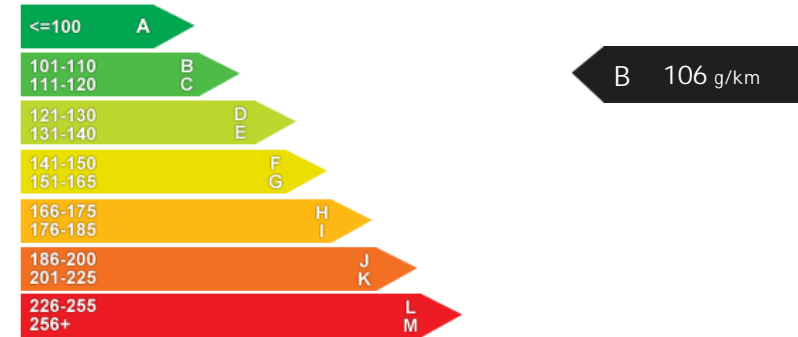

CO₂ emission figure (g/km)

VED band and CO₂