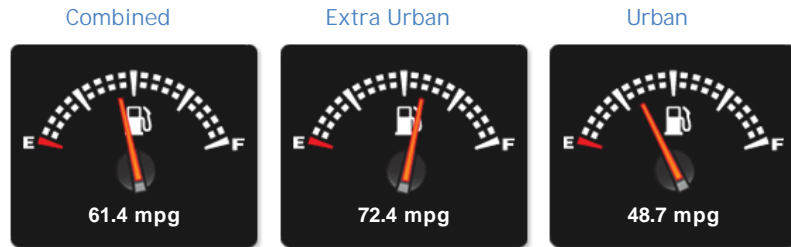

VW Up HIGH UP!

£6,995

General Info

Engine:	1.0 Petrol Manual
Price:	£6,995
Body Type:	5 Dr Hatchback
Owners:	1
Mileage:	31,350
Reg Date:	December 2015 (65)
Colour:	Candy White

Vehicle Features

- > Air Conditioning
- > Bluetooth & USB Connectivity
- > Satellite Navigation
- > Heated Seats
- > Remote Controlled Central Locking
- > Anthracite 'Polka' cloth, Black...
- > Cruise Control
- > Alloy Wheels
- > DAB Radio
- > Front Electric Windows
- > Rear Park Assist
- > Spare Wheel
- > Anti-Lock Brakes

Engine: 3 Cylinders
In Line, 999 Cc,
Naturally Aspirated,
DOHC

Driven Wheels: Front

Gears: 5

Weights & Measures

Doors: 5

*Including mirrors

Safety

NCAP Adult Rating: ★★★★★
NCAP Child Rating: ★★★★★
NCAP Pedestrian Rating: ★★
NCAP Safety Assist: ★★★★★
NCAP Overall Rating: ★★★★★

Fuel Economy

Running Costs

CO₂ emission figure (g/km)

VED band and CO₂

Insurance & Security

Road Tax

Insurance Group
(1-50)

Security
(Thatcham Approved)