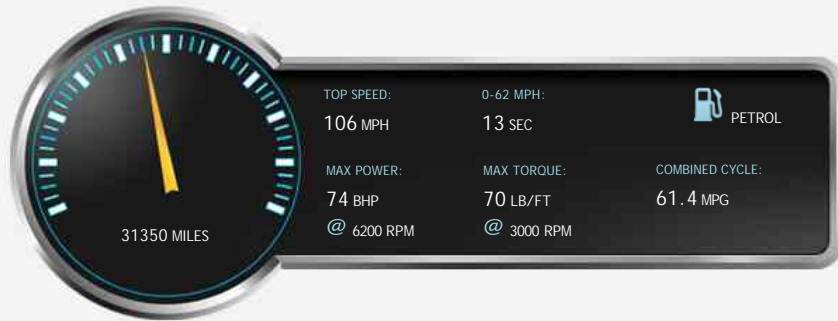

VW Up HIGH UP!

£6,995

General Info

Engine:	1.0 Petrol Manual
Price:	£6,995
Body Type:	5 Dr Hatchback
Owners:	1
Mileage:	31,350
Reg Date:	December 2015 (65)
Colour:	Candy White

Vehicle Features

- > Air Conditioning
- > Bluetooth & USB Connectivity
- > Satellite Navigation
- > Heated Seats
- > Remote Controlled Central Locking
- > Anthracite 'Polka' cloth, Black...
- > Cruise Control
- > Alloy Wheels
- > DAB Radio
- > Front Electric Windows
- > Rear Park Assist
- > Spare Wheel
- > Anti-Lock Brakes

Engine: 3 Cylinders
In Line, 999 Cc,
Naturally Aspirated,
DOHC

Driven Wheels: Front

Gears: 5

Weights & Measures

Doors: 5

*Including mirrors

Safety

NCAP Adult Rating: ★★★★★
NCAP Child Rating: ★★★★★
NCAP Pedestrian Rating: ★★
NCAP Safety Assist: ★★★★★
NCAP Overall Rating: ★★★★★