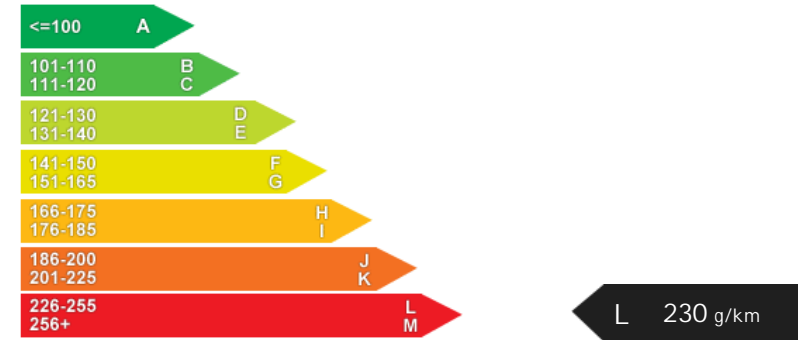

CO₂ emission figure (g/km)

VED band and CO₂