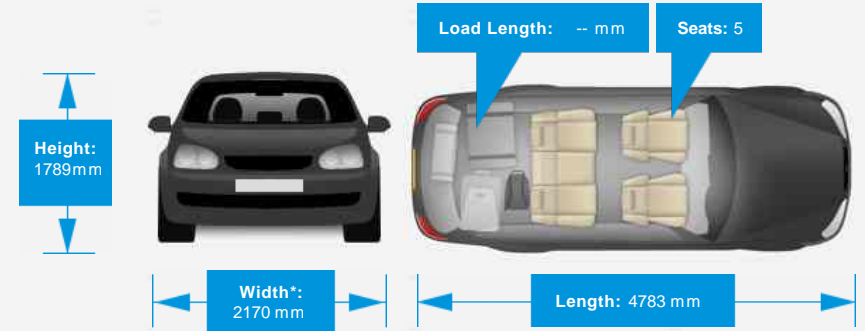

Permanent

Gears: 6

Weights & Measures

Doors: 5

*Including mirrors

Safety

NCAP Adult Rating: No Data
NCAP Child Rating: No Data
NCAP Pedestrian Rating: No Data
NCAP Safety Assist: No Data
NCAP Overall Rating: No Data