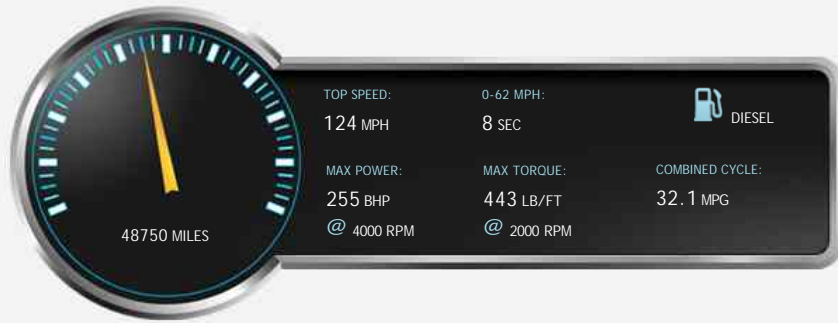

Performance & Engine