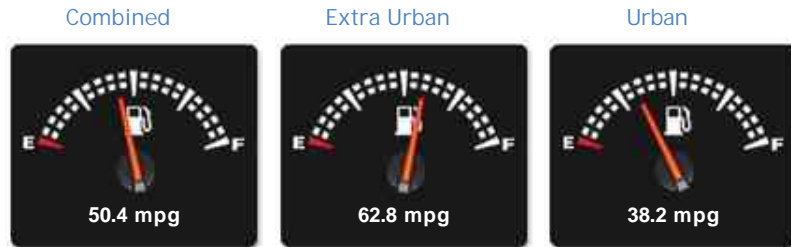

Fuel Economy

Running Costs