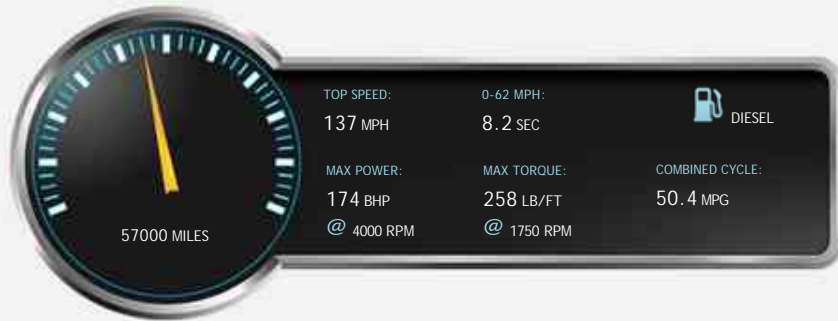

Performance & Engine