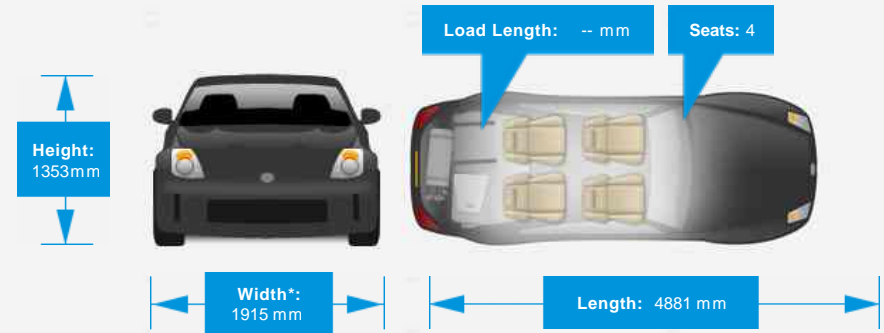

Performance & Engine

Engine: 8 Cylinders
Vee, 4244 Cc,
Naturally Aspirated,
DOHC

Driven Wheels: Rear

Gears: 6

Weights & Measures

Doors: 2

*Including mirrors

Safety