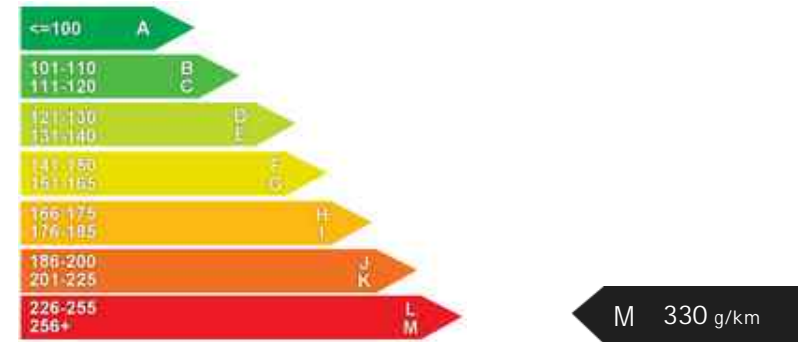

NCAP Adult Rating: No Data
NCAP Child Rating: No Data
NCAP Pedestrian Rating: No Data
NCAP Safety Assist: No Data
NCAP Overall Rating: No Data

Fuel Economy

Running Costs

CO₂ emission figure (g/km)

VED band and CO₂