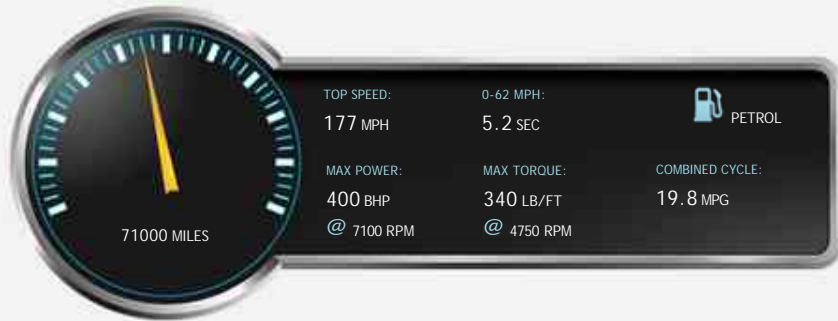

General Info

Engine:	4.2 Petrol Automatic
Price:	£20,495
Body Type:	2 Dr Coupe
Owners:	7
Mileage:	71,000
Reg Date:	November 2007 (57)
Colour:	Black

Vehicle Features

Not Specified

Vehicle Description

LOVELY LOCAL NON SMOKER CAR WITH FULL SERVICE HISTORY LAST SERVICED ON 22/10/2017 @ 68821 MILES WHEN ALSO HAD BRAKES DONE ALL ROUND AT COST OF £2500 SO ONLY COVERED 2000 MILES SINCE, LAST OWNER HAD 3 YEARS, £26000 WORTH OF BILL & RECEIPTS VERY WELL MAINTAINED, FULL LEATHER INTERIOR, METALIC PAINT, UPGRADE STAINLESS STEEL EXHAUST SYSTEM, REAR DIFFUSER, 20" BIRDCAGE ALLOYS, SKYHOOK SUSPENSION,, Upgrades - Bose Surround Sound System, USB port + Aux-in Plug, 20in Polished Birdcage Design Alloy Wheels, Coloured Brake Calipers, Car Cover, Skyhook-EI. Variable Active Damping System, GSM Telephone 900-1800 Mhz, Electrochromatic Exterior Rear-View Mirrors, Stitching Colour Upon Request, Tyre Pressure Monitoring System (TPMS), Metallic Paint, Black Full leather interior, Standard Features - Satellite Navigation, Climate Control, Cruise Control, Parking Aid (Rear), Alarm, In Car Entertainment (Radio/CD), Rain Sensor, Upholstery Leather, Electric windows, Heated seats, Power steering, Traction control, Leather seats, Electronic Stability Programme, Satellite navigation, Steering Wheel Sports. 4 seats, Metallic Black

Performance & Engine

Engine: 8 Cylinders
Vee, 4244 Cc,
Naturally Aspirated,
DOHC

Driven Wheels: Rear

Gears: 6

Weights & Measures

Doors: 2

*Including mirrors

Safety