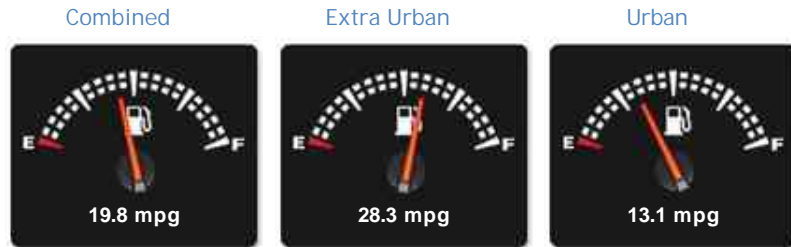

Fuel Economy

Running Costs