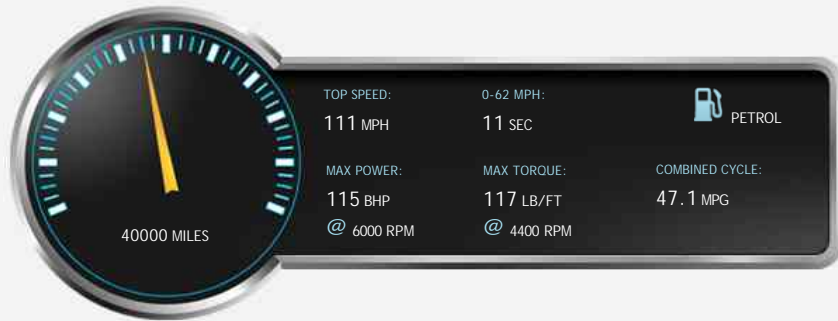

Performance & Engine