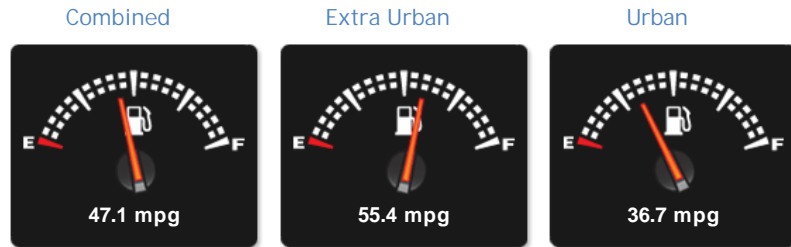

Fuel Economy

Running Costs