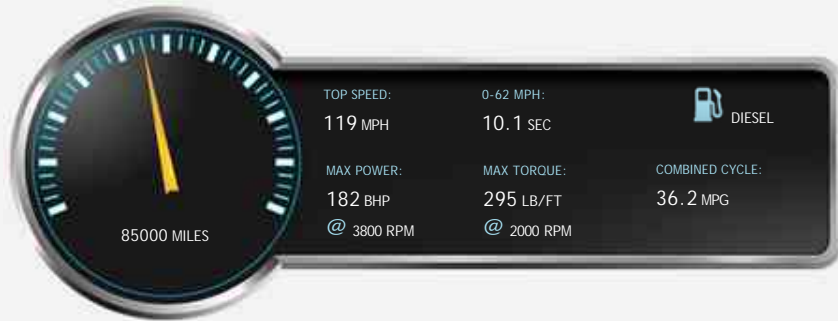

Sold

General Info

Engine:	2.2 Diesel Automatic
Price:	Sold
Body Type:	5 Dr Hatchback
Owners:	4
Mileage:	85,000
Reg Date:	March 2012 (12)
Colour:	Black

Vehicle Features

Not Specified

Vehicle Description

5 Doors, automatic, Diesel, SUV, black, 85,000, four wheel drive, FULLY HPI CLEAR, WIDESCREEEN MEDIA PLAYER, LEATHER INTERIOR, HEATED SEATS, PRIVACY GLASS, FULL SERVICE HISTORY, 19in Alloy Wheels with Locking Wheel Nuts, 3D Navigation System with 44 Country European Mapping, 6in Colour Touch-Screen, Cruise Control, Dark-Tinted Glass (Excludes Windscreen and Front Door Windows) and Tinted Glass (Windscreen and Front Door Windows), Electrically Heated Front Seats with Variable Temperature Settings, Electrically Operated Front and Rear Windows with Safety Autoreverse and One-Touch Facility, Electronic Climate Control (ECC), Front & Rear Parking Distance Sensor, Front & Rear Parking Distance Sensor, Front & Rear Parking Distance Sensor, Mobile Phone System with Bluetooth, NX501E - DVD/MP4 Playback with USB iPod Connection in Glovebox, Rain-Sensitive Windscreen Wipers, Remote Control Ultrasonic Security Alarm System, Tyre Pressure Monitoring System,

Performance & Engine

Engine: 4 Cylinders
In Line, 2231 Cc,
Turbo Charged,
DOHC

Driven Wheels: All -

Permanent

Gears: 6

Weights & Measures

Doors: 5

*Including mirrors