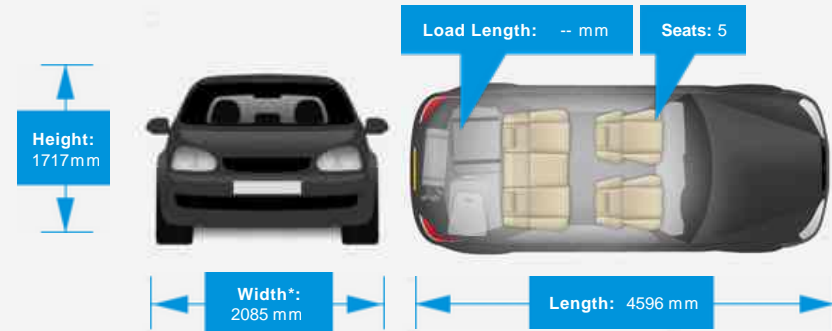

Performance & Engine

Engine: 4 Cylinders
In Line, 2231 Cc,
Turbo Charged,
DOHC

Driven Wheels: All -

Permanent

Gears: 6

Weights & Measures

Doors: 5

*Including mirrors