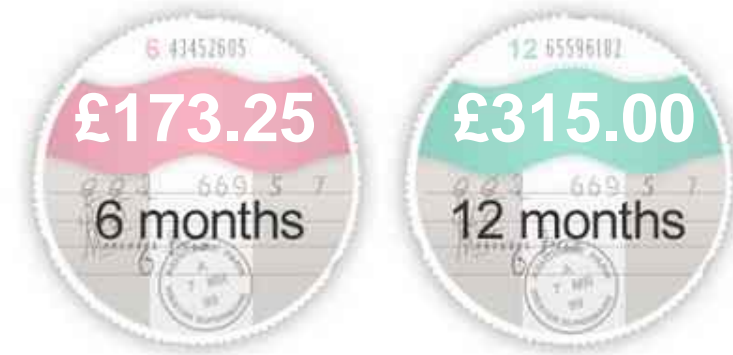

Sold

General Info

Engine:	2.2 Diesel Automatic
Price:	Sold
Body Type:	5 Dr Hatchback
Owners:	4
Mileage:	85,000
Reg Date:	March 2012 (12)
Colour:	Black

Vehicle Features

Not Specified

Vehicle Description

5 Doors, automatic, Diesel, SUV, black, 85,000, four wheel drive, FULLY HPI CLEAR, WIDESCREEEN MEDIA PLAYER, LEATHER INTERIOR, HEATED SEATS, PRIVACY GLASS, FULL SERVICE HISTORY, 19in Alloy Wheels with Locking Wheel Nuts, 3D Navigation System with 44 Country European Mapping, 6in Colour Touch-Screen, Cruise Control, Dark-Tinted Glass (Excludes Windscreen and Front Door Windows) and Tinted Glass (Windscreen and Front Door Windows), Electrically Heated Front Seats with Variable Temperature Settings, Electrically Operated Front and Rear Windows with Safety Autoreverse and One-Touch Facility, Electronic Climate Control (ECC), Front & Rear Parking Distance Sensor, Front & Rear Parking Distance Sensor, Front & Rear Parking Distance Sensor, Mobile Phone System with Bluetooth, NX501E - DVD/MP4 Playback with USB iPod Connection in Glovebox, Rain-Sensitive Windscreen Wipers, Remote Control Ultrasonic Security Alarm System, Tyre Pressure Monitoring System,

Insurance & Security

Road Tax

Insurance Group
(1-50)

Alarm

Immobiliser

Security
(Thatcham Approved)

Euro Status