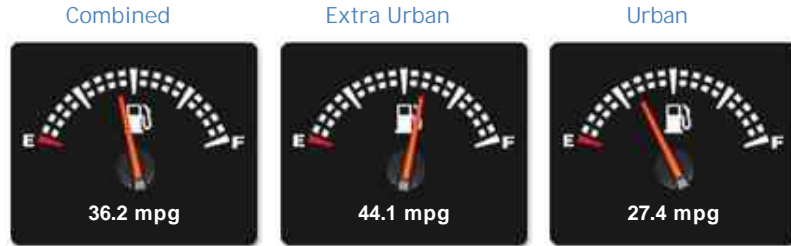

Fuel Economy

Running Costs