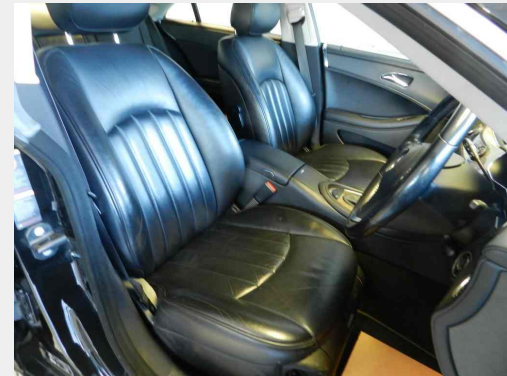

ACM Ripley

Tel: 01132 843300

Web: www.acmmotors.co.uk

The Garage

Main Street

Pool in Wharfdale

West Yorkshire

LS21 1LH

Mercedes CLS350 CDI GRAND EDITION

£7,500

General Info

Engine:	3.0 Diesel Automatic
Price:	£7,500
Body Type:	4 Dr Coupe
Owners:	2
Mileage:	98,500
Reg Date:	October 2009 (59)
Colour:	Obsidian Black Metallic

Vehicle Features

Not Specified

Vehicle Description

Finished in Obsidian Black Metallic with Full Black Leather Trim, NAVIGATION, BLUETOOTH, Heated Seats, 18" Five Spoke Alloys, Front and Rear Park Sensors, Front Fogs, Service History. Serviced at 16, 29, 35, 49, 74, 87 and 98K, Brand New Tyres All Round.

PART EXCHANGE WELCOME, COMPETITIVE FINANCE AVAILABLE, 3 MONTH WARRANTY, OTHER WARRANTY OPTIONS AVAILABLE

ACM Ripley, The Garage, Main Street, Pool in Wharfdale, West Yorkshire, LS21 1LH

Tel: 01132 843300 - Web: www.acmmotors.co.uk

Opening Hours: Please call to confirm opening hours.

Whilst every effort is made to represent details accurately on our Web Site, variations, errors or omissions may occur and so the information contained herewith does not constitute an offer for sale of any particular vehicle, accessory or specification. Customers are advised to contact us to confirm vehicle features & details