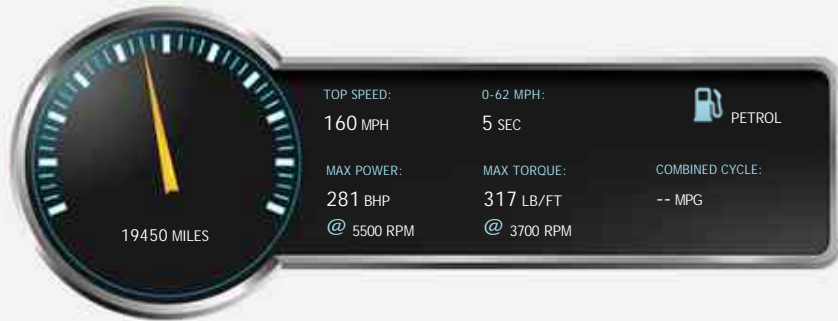

Performance & Engine