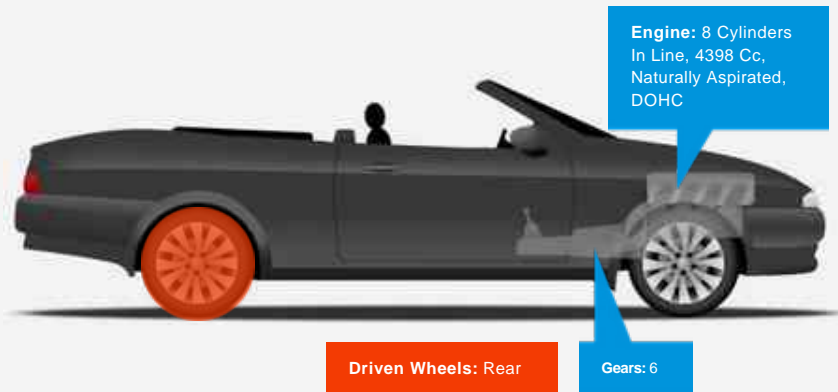

Morgan Aero AERO 8

£44,995

General Info

Engine:	4.4 Petrol Manual
Price:	£44,995
Body Type:	2 Dr Convertible
Owners:	
Mileage:	19,450
Reg Date:	July 2003 (03)
Colour:	

Vehicle Features

Not Specified

Vehicle Description

Very Rare Morgan Aero 8 Manual.

Full dealership history, Red Full leather interior, Metallic Brilliant Silver,

This is a three owner car and has covered only 19458 miles. The car is equipped with the following Factory options., Yarwood Old Red full Leather., Yarwood Old Red piping., Mohair Weather Equipment.,

Opening Hours: Mon - Sun These Hours will not show

Performance & Engine

Weights & Measures

*Including mirrors

Safety

NCAP Adult Rating: No Data
NCAP Child Rating: No Data
NCAP Pedestrian Rating: No Data
NCAP Safety Assist: No Data
NCAP Overall Rating: No Data