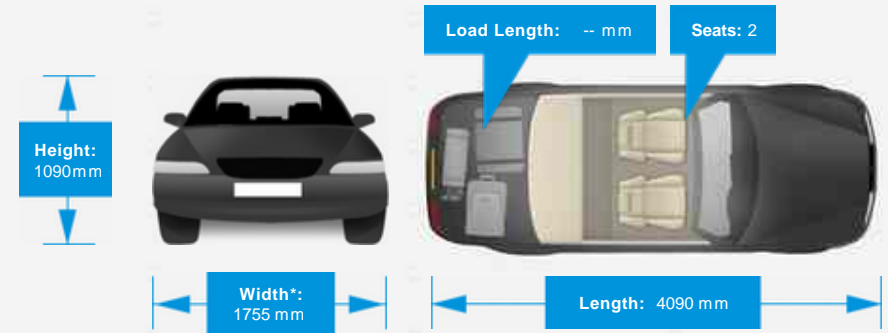

Opening Hours: Mon - Sun These Hours will not show

Performance & Engine

Weights & Measures

*Including mirrors

Safety

NCAP Adult Rating: No Data
NCAP Child Rating: No Data
NCAP Pedestrian Rating: No Data
NCAP Safety Assist: No Data
NCAP Overall Rating: No Data