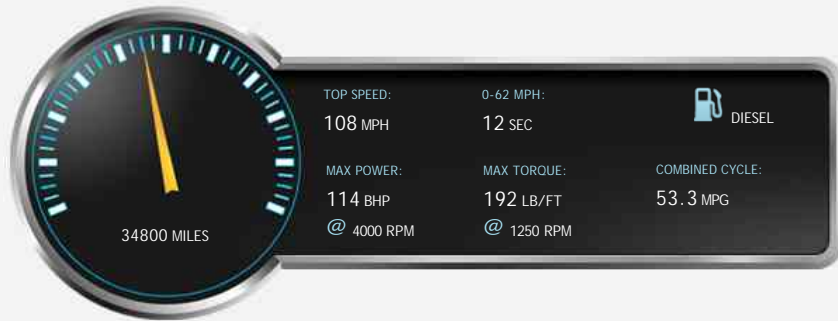

Performance & Engine