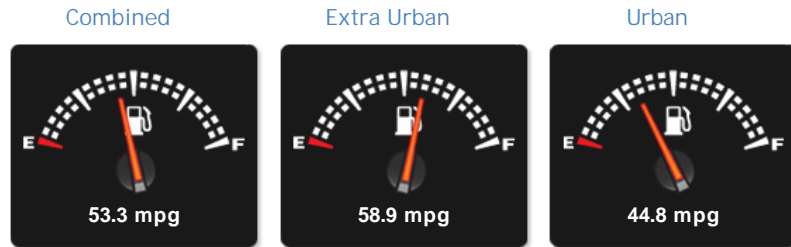

Hyundai ix35 CRDI SE NAV

£9,695

General Info

Engine:	1.7 Diesel Manual
Price:	£9,695
Body Type:	5 Dr Estate
Owners:	3
Mileage:	34,800
Reg Date:	March 2014 (14)
Colour:	

Vehicle Features

- > Alloy Wheels
- > Climate Control
- > Automatic Headlamp Operation
- > Folding Rear Seats
- > Metallic Paint
- > Rear Park Assist with Camera
- > Cruise Control
- > Bluetooth Connectivity
- > Satellite Navigation
- > Electric Windows
- > Heated Seats
- > Rain Sensitive Windscreen Wipers
- > Remote Controlled Central Locking

Weights & Measures

*Including mirrors

Safety

NCAP Adult Rating:	★★★★★
NCAP Child Rating:	★★★★★
NCAP Pedestrian Rating:	★★★★
NCAP Safety Assist:	★★★★★
NCAP Overall Rating:	★★★★★

Fuel Economy

Running Costs

CO₂ emission figure (g/km)