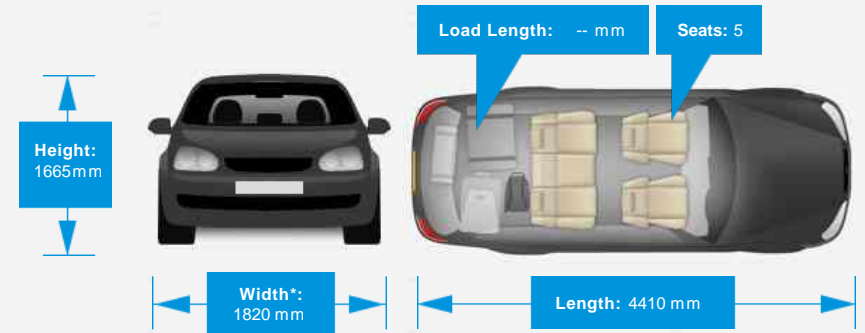

Weights & Measures

*Including mirrors

Safety

NCAP Adult Rating:	★★★★★
NCAP Child Rating:	★★★★★
NCAP Pedestrian Rating:	★★★★
NCAP Safety Assist:	★★★★★
NCAP Overall Rating:	★★★★★

Fuel Economy

Running Costs

CO₂ emission figure (g/km)