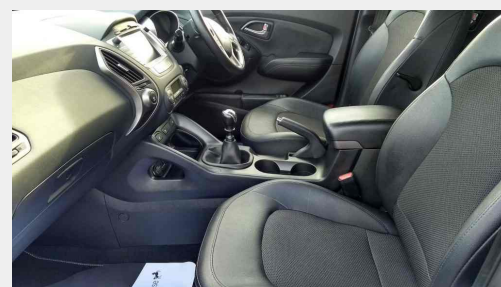

Hyundai ix35 CRDI SE NAV

£9,695

General Info

Engine:	1.7 Diesel Manual
Price:	£9,695
Body Type:	5 Dr Estate
Owners:	3
Mileage:	34,800
Reg Date:	March 2014 (14)
Colour:	

Vehicle Features

- > Alloy Wheels
- > Climate Control
- > Automatic Headlamp Operation
- > Folding Rear Seats
- > Metallic Paint
- > Rear Park Assist with Camera
- > Cruise Control
- > Bluetooth Connectivity
- > Satellite Navigation
- > Electric Windows
- > Heated Seats
- > Rain Sensitive Windscreen Wipers
- > Remote Controlled Central Locking