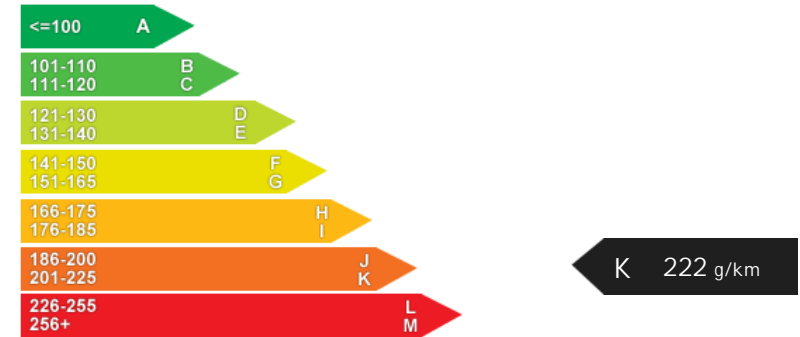

Porsche Boxster 24V

£13,995

General Info

Engine:	2.7 Petrol Manual
Price:	£13,995
Body Type:	2 Dr Convertible
Owners:	2
Mileage:	40,000
Reg Date:	March 2008 (08)
Colour:	Basalt Black

Vehicle Features

Not Specified

Opening Hours: Mon - Sun These Hours will not show

Performance & Engine

Weights & Measures

*Including mirrors

Safety

NCAP Adult Rating: No Data

NCAP Child Rating: No Data

NCAP Pedestrian Rating: No Data

NCAP Safety Assist: No Data

NCAP Overall Rating: No Data

Fuel Economy

Running Costs

CO₂ emission figure (g/km)

VED band and CO₂

Insurance & Security

Road Tax