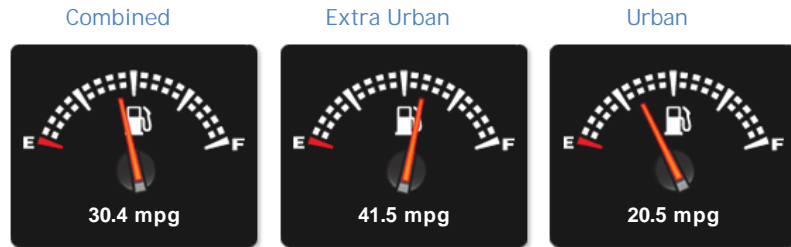

Fuel Economy

Running Costs