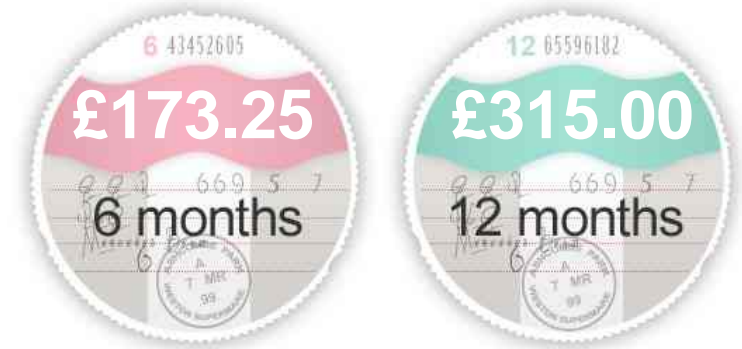

Insurance & Security

Road Tax

Insurance Group
(1-20)