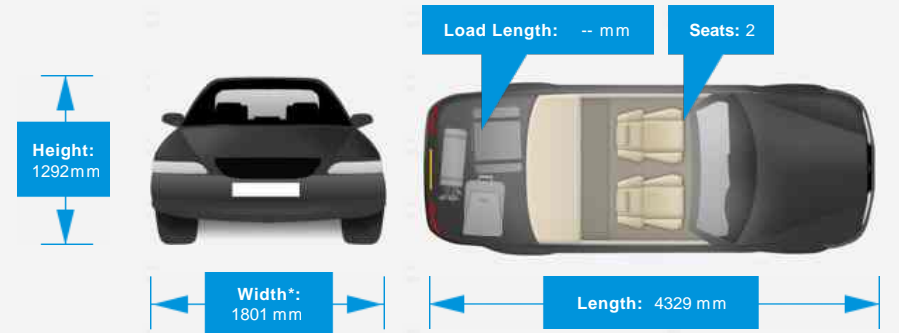

Opening Hours: Mon - Sun These Hours will not show

Performance & Engine

Weights & Measures

*Including mirrors

Safety

NCAP Adult Rating: No Data

NCAP Child Rating: No Data

NCAP Pedestrian Rating: No Data