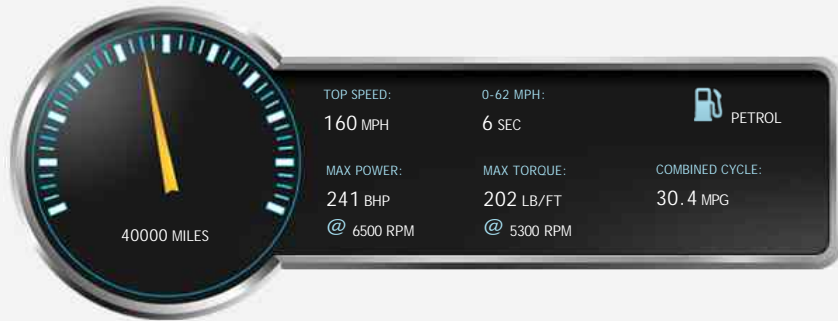

Performance & Engine