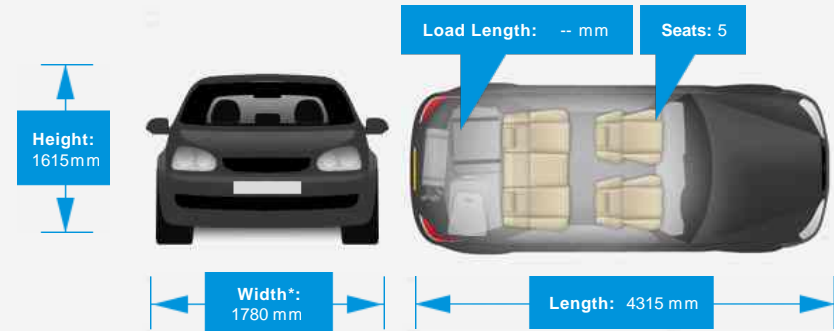

Doors: 5

*Including mirrors

Safety

NCAP Adult Rating: ★★★★★
NCAP Child Rating: ★★★★★
NCAP Pedestrian Rating: ★★
NCAP Safety Assist: No Data
NCAP Overall Rating: No Data

Fuel Economy

Running Costs

CO₂ emission figure (g/km)