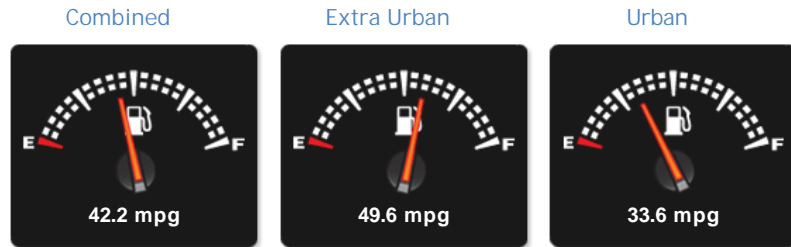

Nissan Qashqai N-TEC

£4,950

General Info

Engine:	1.6 Petrol Manual
Price:	£4,950
Body Type:	5 Dr Hatchback
Owners:	5
Mileage:	89,000
Reg Date:	May 2009 (09)
Colour:	Grey

Vehicle Features

Not Specified

Vehicle Description

5 Doors, MANUAL, petrol, grey, 89,000 miles, FULLY HPI CLEAR, FACELIFT MODEL, VERY HIGH SPEC CAR, PANROOF, SAT NAV, BLUETOOTH, PRIVACY GLASS, REVERSE CAMERA, FULL SERVICE HISTORY, Panoramic Glass Roof with One-Touch Shade, Nissan Connect 5in Touch-Screen Navigation System, Nissan Connect Touch-screen Sat Nav, Around View Monitor, Bird-View Parking Assist, Colour Front, Rear and Passenger Side Cameras, Dual Zone Climate Control Air Conditioning, Cruise Control with Speed Limiter, 2Din CD Player with USB, iPod and Aux Inputs, Bluetooth Integration, Rain-Sensing Wipers, Front and Rear Power Windows with One-Touch and Anti-Trap Device (Drivers Side Only), Rear Privacy Glass, 18in (Onyx) Alloy Wheels, Ultrasonic Alarm System, Service history, Part exchange welcome. We offer a free fully comprehensive drive away insurance cover on request. WE ACCEPT ALL MAJOR CREDIT AND DEBIT CARDS!. ALWAYS AROUND 100 VEHICLES IN STOCK. FINANCE AVAILABLE

Doors: 5

*Including mirrors

Safety

NCAP Adult Rating: ★★★★★
NCAP Child Rating: ★★★★★
NCAP Pedestrian Rating: ★★
NCAP Safety Assist: No Data
NCAP Overall Rating: No Data

Fuel Economy

Running Costs

CO₂ emission figure (g/km)