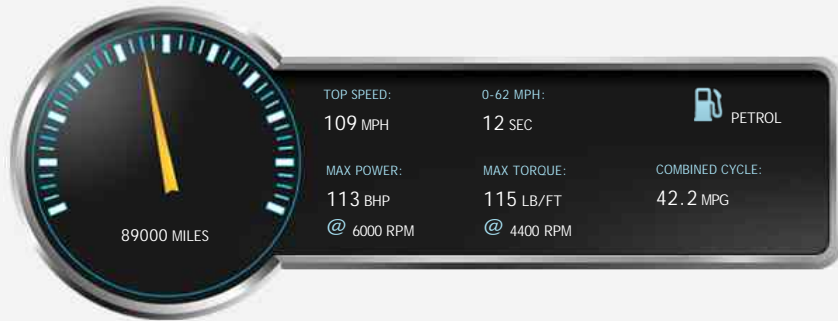

Performance & Engine