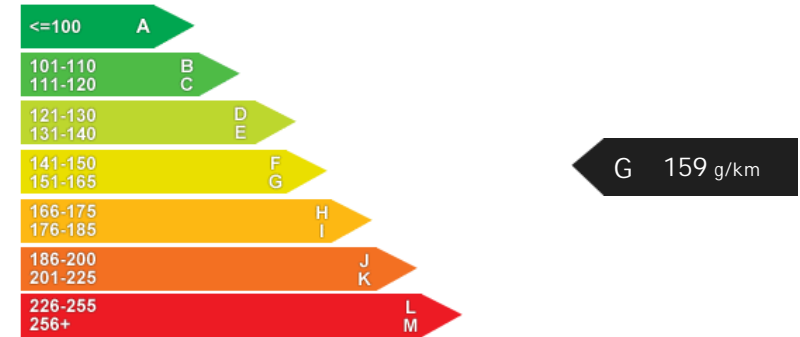

CO₂ emission figure (g/km)

VED band and CO₂