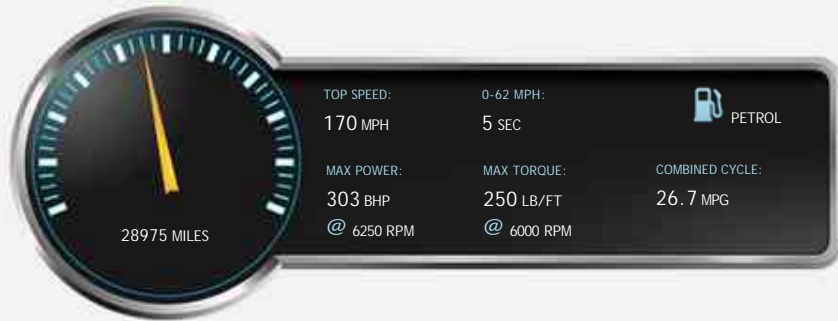

Performance & Engine