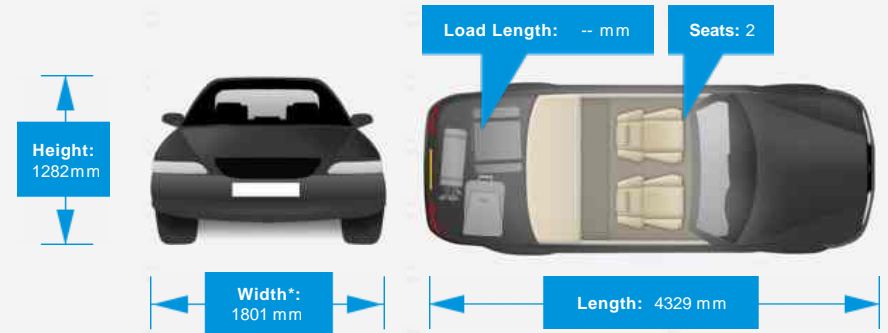

Opening Hours: Mon - Sun These Hours will not show

Performance & Engine

Weights & Measures

*Including mirrors

Safety

NCAP Adult Rating: No Data
NCAP Child Rating: No Data
NCAP Pedestrian Rating: No Data
NCAP Safety Assist: No Data
NCAP Overall Rating: No Data