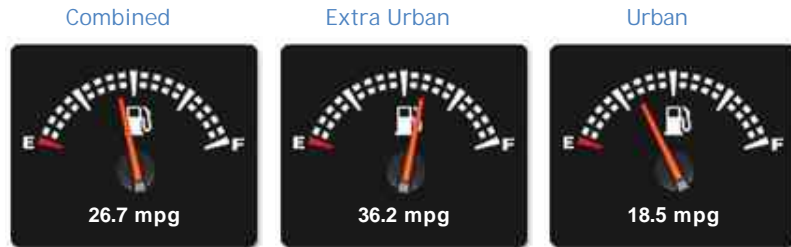

Porsche Boxster RS60 SPYDER

£23,495

General Info

Engine:	3.4 Petrol Manual
Price:	£23,495
Body Type:	2 Dr Convertible
Owners:	
Mileage:	28,975
Reg Date:	April 2008 (08)
Colour:	GT Silver

Vehicle Features

Not Specified

Vehicle Description

Porsche Boxster RS60. Finished in GT Silver with Red Leather interior.

The RS60 987 Boxster is one of very few special editions Porsche has ever made. It was produced to celebrate the successful 1960s 718 RS60 Spyder and only 1960 units produced worldwide (each individually numbered with a plaque on the dashboard). As such this car is sure to attract increasing appreciation from Porsche enthusiasts and collectors alike.

Opening Hours: Mon - Sun These Hours will not show

Performance & Engine

Weights & Measures

*Including mirrors

Safety

NCAP Adult Rating: No Data
NCAP Child Rating: No Data
NCAP Pedestrian Rating: No Data
NCAP Safety Assist: No Data
NCAP Overall Rating: No Data

Fuel Economy

Running Costs

CO₂ emission figure (g/km)

VED band and CO₂

Insurance & Security

Road Tax

Insurance Group
(1-20)

Security