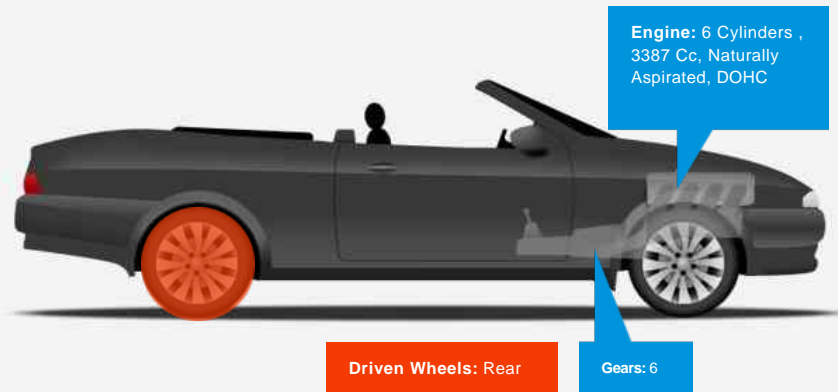

Performance & Engine