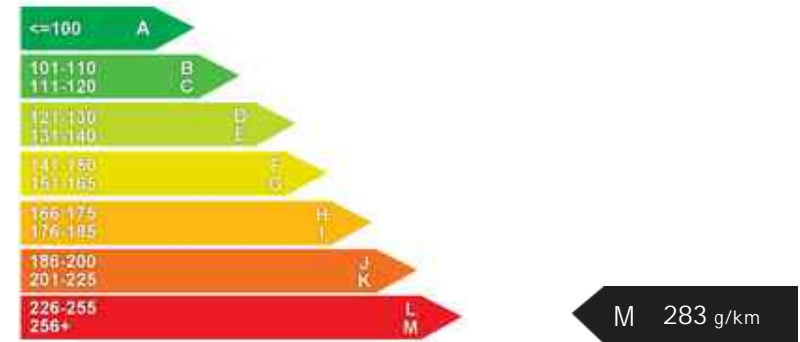

NCAP Adult Rating: No Data
NCAP Child Rating: No Data
NCAP Pedestrian Rating: No Data
NCAP Safety Assist: No Data
NCAP Overall Rating: No Data

Fuel Economy

Running Costs

CO₂ emission figure (g/km)

VED band and CO₂