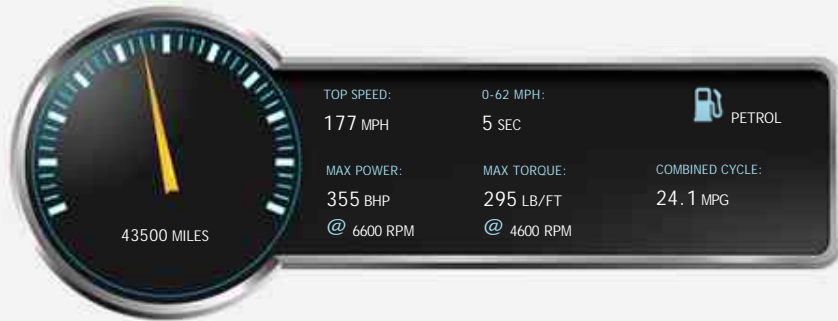

Porsche 911 CARRERA 2S TIPTRONIC S

£32,495

General Info

Engine:	3.8 Petrol Automatic
Price:	£32,495
Body Type:	2 Dr Coupe
Owners:	
Mileage:	43,500
Reg Date:	October 2007 (57)
Colour:	Basalt Black

Vehicle Features

Not Specified

Vehicle Description

*Beautiful Carrera 2S Tiptronic with superb service history finished in Basalt Black. Specification includes:-, Floor Mats with Leather Edge and Porsche Logo, Leather Interior in Natural Leather, Metallic Paint, Chrome Plated Stainless Steel Tailpipe, Wheel Centres with Porsche Crest in Full Colour, Telephone Module For PCM, 6 Disc CD Autochanger, 3 Spoke Steering Wheel in Smooth Leather, Top Tinted Windscreen, Leather Sports Seats, Porsche Vehicle Tracker, Climate Control, Tinted Glass, In Car Entertainment (Radio/CD/MP3), 19in Carrera Sport 2 Alloy Wheels, Adjustable Steering Column/Wheel, Air conditioning, Porsche Active Suspension Management (PASM).
OUR CARS UNDERGO A RIGOROUS PRE-DELIVERY INSPECTION & ARE SUPPLIED WITH 3 MONTHS COMPREHENSIVE WARRANTY!*

Performance & Engine

Engine: 6 Cylinders ,
3824 Cc, Naturally
Aspirated, DOHC

Driven Wheels: Rear

Gears: 5

Weights & Measures

Doors: 2

*Including mirrors

Safety