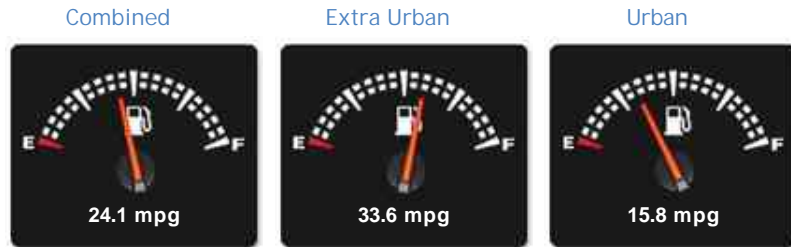

Fuel Economy

Running Costs