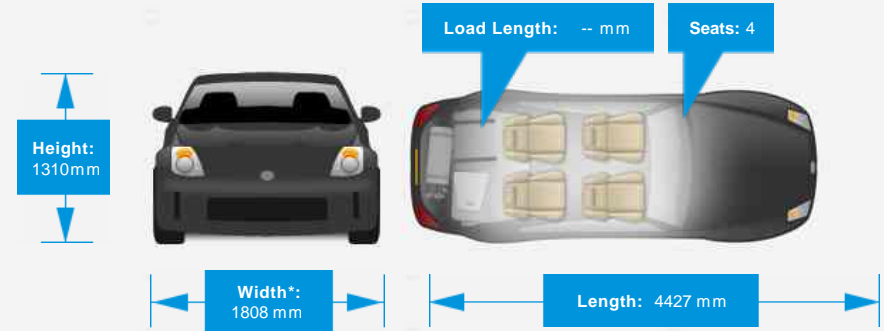

Performance & Engine

Engine: 6 Cylinders ,
3824 Cc, Naturally
Aspirated, DOHC

Driven Wheels: Rear

Gears: 5

Weights & Measures

Doors: 2

*Including mirrors

Safety