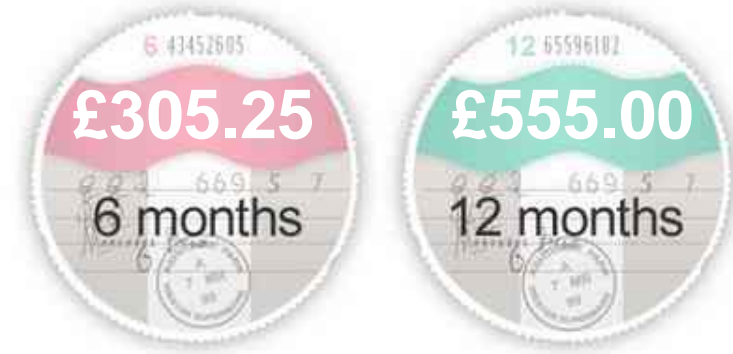

Insurance & Security

Road Tax

Insurance Group
(1-20)

Security

Immobiliser