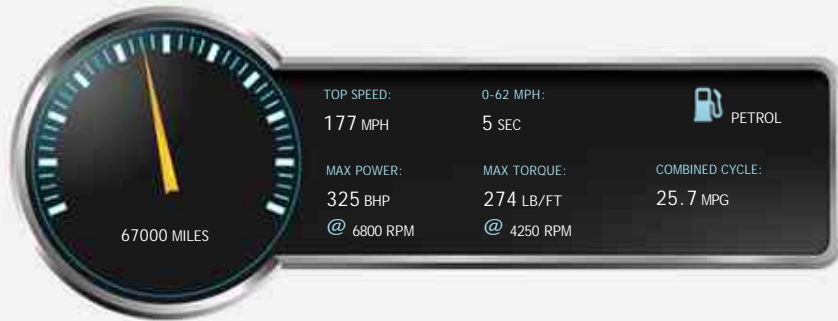

Performance & Engine