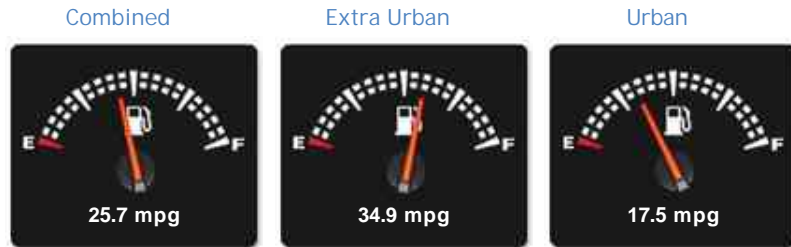

Fuel Economy

Running Costs