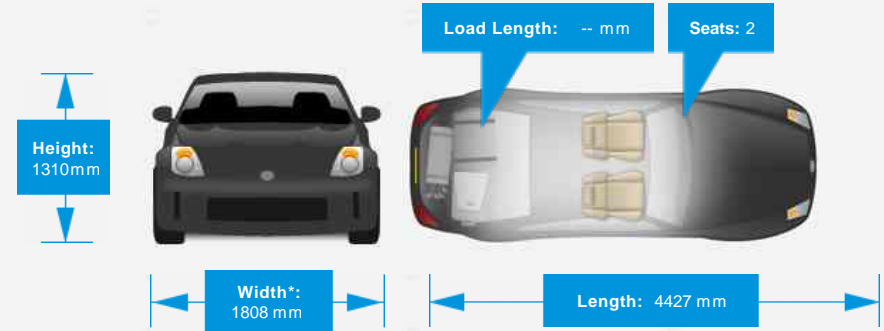

Performance & Engine

Engine: 6 Cylinders
Horizontally Opposed,
3596 Cc, Naturally
Aspirated, DOHC

Driven Wheels: Rear

Gears: 6

Weights & Measures

Braked:
-- Kg

Unbraked:
-- Kg

Max Towing Weight

Max Gross Weight: -- Kg
Min Kerb Weight: 1345 Kg

Doors: 2

Height:
1310mm

Load Length: -- mm

Seats: 2

Width*:
1808 mm

Length: 4427 mm

*Including mirrors