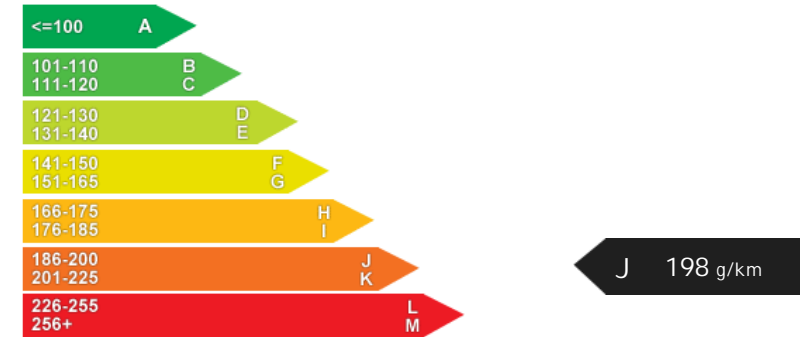

CO₂ emission figure (g/km)

VED band and CO₂