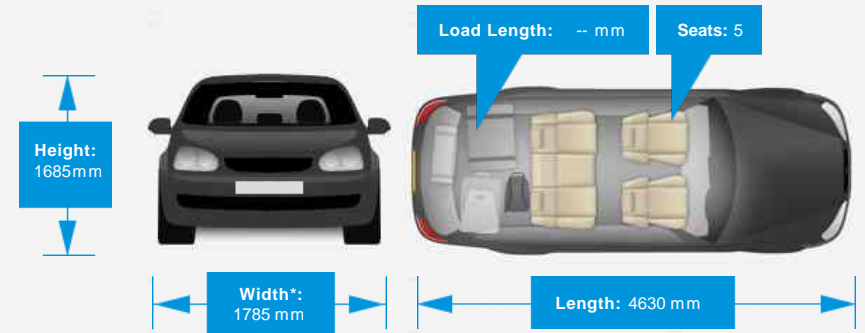

Selected

Weights & Measures

*Including mirrors

Safety

NCAP Adult Rating:	★★★★★
NCAP Child Rating:	★★★★
NCAP Pedestrian Rating:	★★
NCAP Safety Assist:	No Data
NCAP Overall Rating:	No Data

Fuel Economy

Running Costs