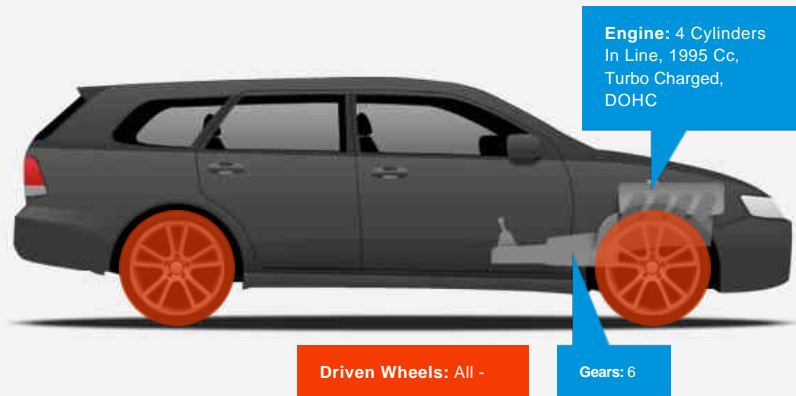

Performance & Engine