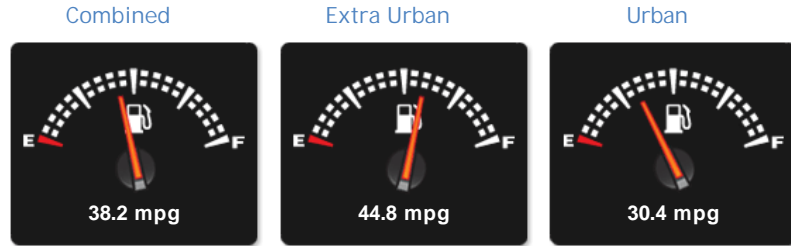

Nissan X-Trail ACENTA DCI

£6,400

General Info

Engine:	2.0 Diesel Manual
Price:	£6,400
Body Type:	5 Dr Estate
Owners:	
Mileage:	98,000
Reg Date:	July 2010 (10)
Colour:	Grey

Vehicle Features

Not Specified

Vehicle Description

STUNNING EXAMPLE, ACENTA DCI MODEL, FINISHED IN METALLIC GREY WITH BLACK CLOTH INTERIOR, PANORAMIC ROOF WITH TILT AND SLIDE OPTION, 2WD AND 4WD MODE, 6 SPEED MANUAL TRANSMISSION, BLUETOOTH CONNECTIVITY, COLOUR CODED BUMPERS, CHROME SIDE STEPS, FOGLIGHTS, ROOF RAILS, ELECTRIC MIRRORS, 4 X ELECTRIC WINDOWS, MULTI FUNCTION STEERING WHEEL, CRUISE CONTROL, CD PLAYER/RADIO/AUX, CENTRAL LOCKING, AUTO LIGHTS/WIPERS, 17 INCH ALLOYS, LONG MOT OCTOBER 2019, FULL COMPREHENSIVE SERVICE HISTORY, COMES WITH A FULL BOOK PACK WITH 2 KEYS, HPI CLEAR CERTIFICATE INCLUDED, PART EXCHANGE WELCOME, FINANCE AVAILABLE, PLEASE CALL OUR SALES LINE FOR MORE INFO. PURCHASE FROM HOME, COLLECT IN STORE: Receive a guaranteed part exchange value and finance pre-approval before leaving home same-day finance arranged. Ready to drive away.

Selected

Weights & Measures

*Including mirrors

Safety

NCAP Adult Rating:	★★★★★
NCAP Child Rating:	★★★★
NCAP Pedestrian Rating:	★★
NCAP Safety Assist:	No Data
NCAP Overall Rating:	No Data

Fuel Economy

Running Costs

CO₂ emission figure (g/km)

VED band and CO₂

Insurance & Security

Road Tax

Insurance Group
(1-50)

Alarm

Immobiliser

Security
(Thatcham Approved)