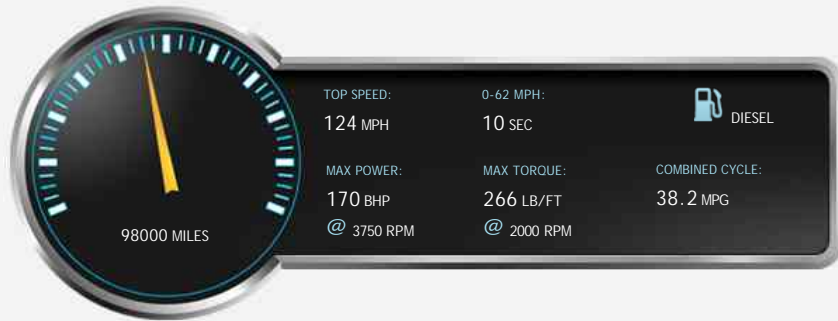

Performance & Engine