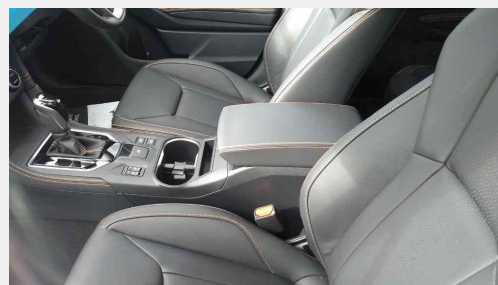

West Heath Garage Ltd

Tel: 01252 541294

Web: www.westheath.co.uk

Minley Road
Cove
Farnborough
Hampshire
GU14 9RR

Subaru XV I SE PREMIUM

£25,750

General Info

Engine:	2.0 Petrol Automatic
Price:	£25,750
Body Type:	5 Dr Hatchback
Owners:	1
Mileage:	11
Reg Date:	September 2018 (68)
Colour:	Cool Grey Khaki

Vehicle Features

- > Blindspot Monitoring
- > DAB Radio
- > Satellite Navigation
- > 18inch Alloy Wheels
- > Bluetooth & USB Connectivity
- > Electric Windows
- > Rear Camera
- > Climate Control
- > Heated Leather Seats
- > Subaru EyeSight System
- > Automatic Headlamp Operation
- > Electric Sunroof
- > Rain Sensitive Windscreen Wipers

Vehicle Description

Probably the lowest cost pre-registered, as new, unused Subaru XV 2.0SE Premium advertised in the UK!

West Heath Garage Ltd, Minley Road, Cove, Farnborough, Hampshire, GU14 9RR

Tel: 01252 541294 - Web: www.westheath.co.uk

Opening Hours: Mon - Fri 9am - 6pm | Sat 9am - 5pm | Sun Closed

Whilst every effort is made to represent details accurately on our Web Site, variations, errors or omissions may occur and so the information contained herewith does not constitute an offer for sale of any particular vehicle, accessory or specification. Customers are advised to contact us to confirm vehicle features & details