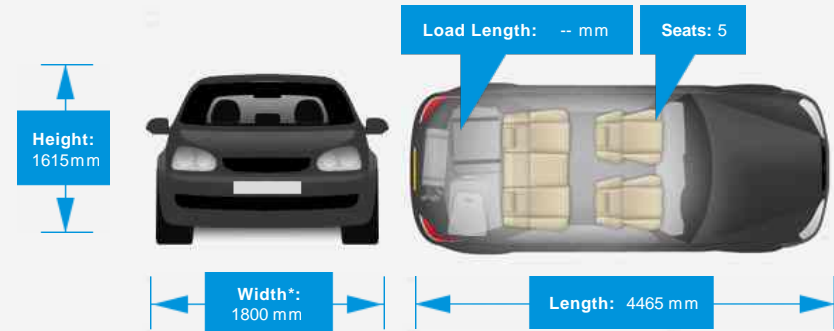

Performance & Engine

Engine: 4 Cylinders
Horizontally Opposed,
1995 Cc, Naturally
Aspirated, DOHC

Driven Wheels: All -

Gears: 7

Permanent

Weights & Measures

Doors: 5

*Including mirrors