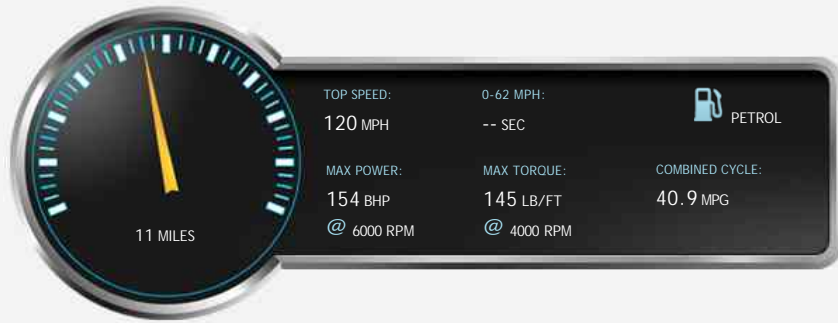

Performance & Engine