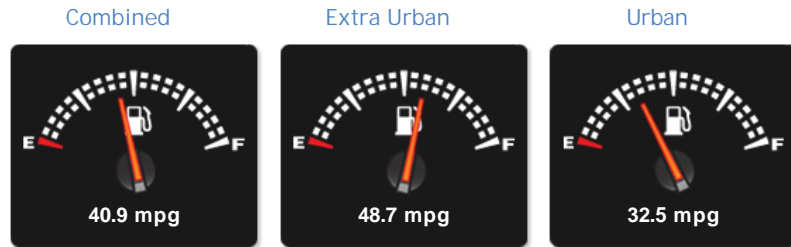

Fuel Economy

Running Costs