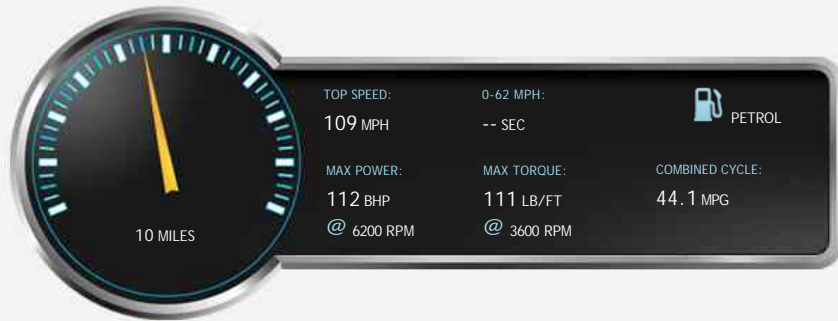

### General Info

Engine:	1.6 Petrol Automatic
Price:	£21,750
Body Type:	5 Dr Hatchback
Owners:	1
Mileage:	10
Reg Date:	September 2018 (68)
Colour:	Crystal White Pearl

## Performance & Engine

**Driven Wheels:** All -

Permanent

**Gears:** 7