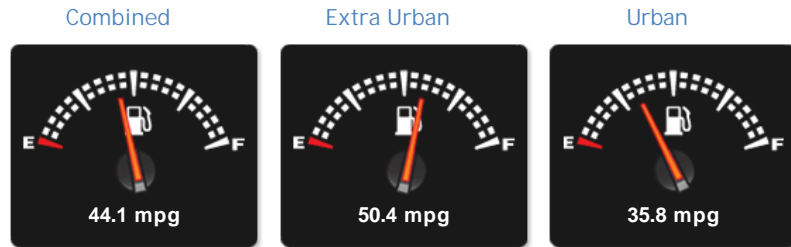

Fuel Economy

Running Costs