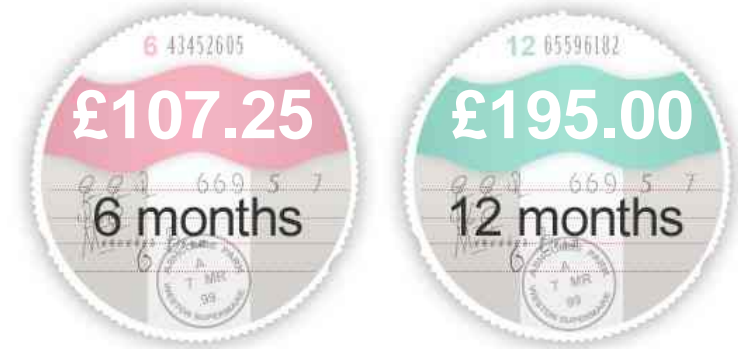

Subaru Outback D SE PREMIUM

£21,950

General Info

Engine:	2.0 Diesel Automatic
Price:	£21,950
Body Type:	5 Dr Estate
Owners:	2
Mileage:	15,130
Reg Date:	November 2016 (66)
Colour:	Platinum Grey - metallic

Weights & Measures

*Including mirrors

Safety

NCAP Adult Rating:	★★★★★
NCAP Child Rating:	★★★★★
NCAP Pedestrian Rating:	★★★★★
NCAP Safety Assist:	★★★★★
NCAP Overall Rating:	★★★★★

Fuel Economy

Running Costs

CO₂ emission figure (g/km)

VED band and CO₂

Insurance & Security

Road Tax

Insurance Group
(1-50)

Security

Immobiliser

Euro Status