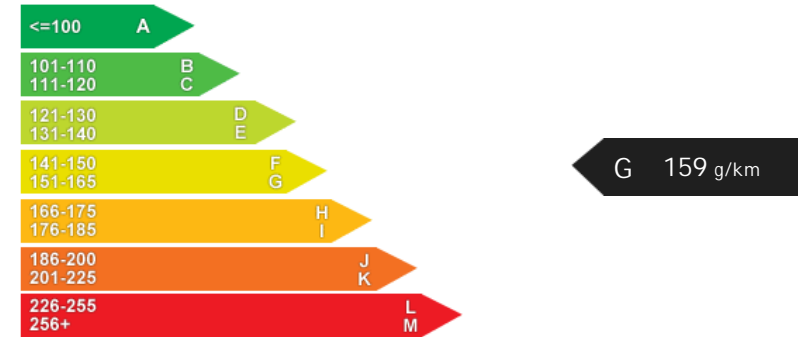

CO₂ emission figure (g/km)

VED band and CO₂