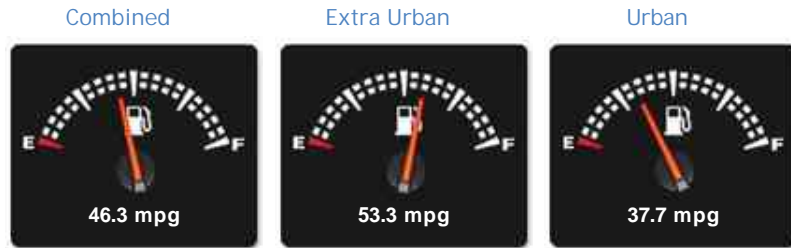

Subaru Outback D SE PREMIUM

£21,950

General Info

Engine:	2.0 Diesel Automatic
Price:	£21,950
Body Type:	5 Dr Estate
Owners:	2
Mileage:	15,130
Reg Date:	November 2016 (66)
Colour:	Platinum Grey - metallic

Weights & Measures

*Including mirrors

Safety

NCAP Adult Rating:	★★★★★
NCAP Child Rating:	★★★★★
NCAP Pedestrian Rating:	★★★★★
NCAP Safety Assist:	★★★★★
NCAP Overall Rating:	★★★★★

Fuel Economy

Running Costs

CO₂ emission figure (g/km)