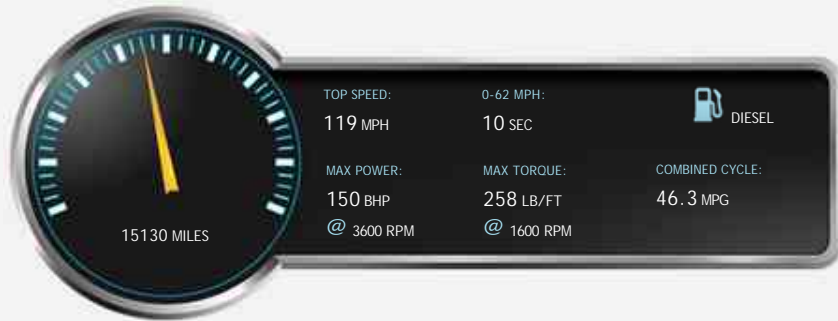

Performance & Engine