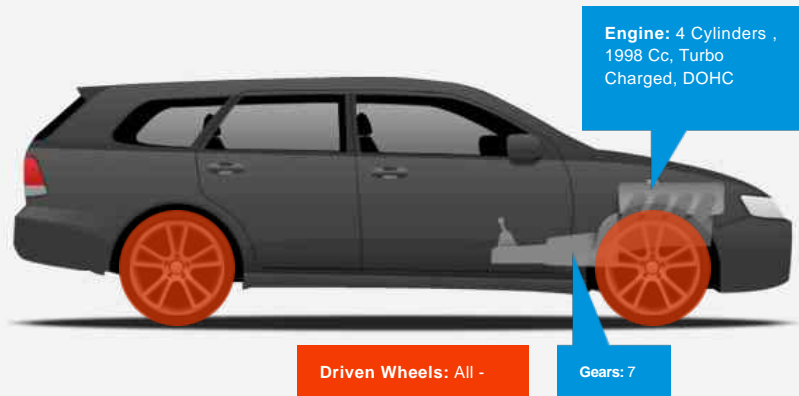

Performance & Engine