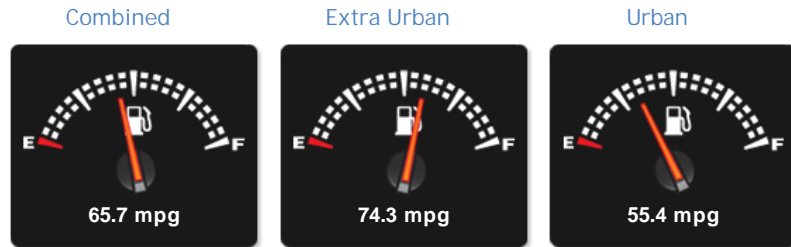

Peugeot 107 ALLURE

£3,500

General Info

Engine:	1.0 Petrol Manual
Price:	£3,500
Body Type:	5 Dr Hatchback
Owners:	3
Mileage:	52,000
Reg Date:	March 2014 (14)
Colour:	Purple

Vehicle Features

Not Specified

Vehicle Description

Driven Wheels: Front

Gears: 5

Weights & Measures

Doors: 5

*Including mirrors

Safety

NCAP Adult Rating: ★★★★★
NCAP Child Rating: ★★★★★
NCAP Pedestrian Rating: ★★★★★
NCAP Safety Assist: No Data
NCAP Overall Rating: ★★★★★

Fuel Economy

Running Costs

CO₂ emission figure (g/km)

VED band and CO₂

Insurance & Security

Road Tax

Insurance Group
(1-50)

Security
(Thatcham Approved)