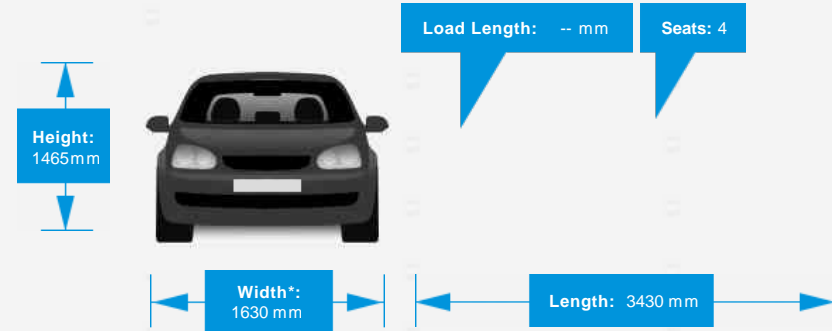

Driven Wheels: Front

Gears: 5

Weights & Measures

Doors: 5

*Including mirrors

Safety

NCAP Adult Rating: ★★★★★
NCAP Child Rating: ★★★★★
NCAP Pedestrian Rating: ★★★★★
NCAP Safety Assist: No Data
NCAP Overall Rating: ★★★★★