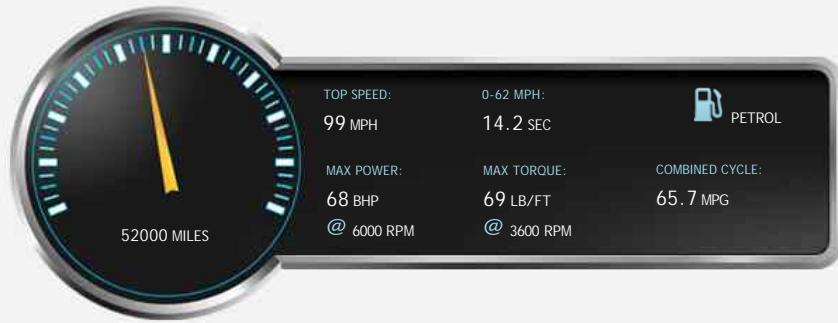

Performance & Engine