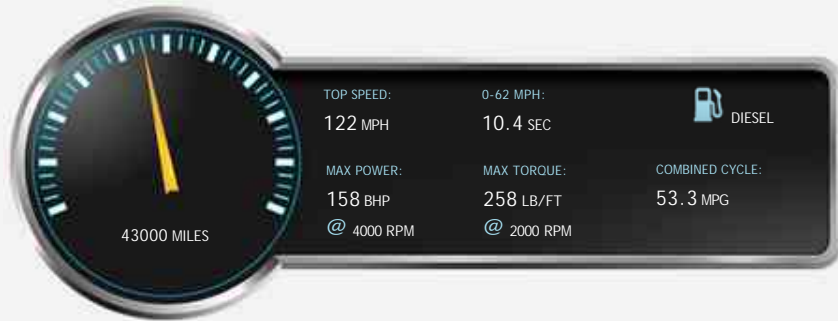

Honda CR-V I-DTEC EX 4x4 AUTO

Sold

This dealer has signed up to our **Dealer Promise.**

- Free history check
- 6 months (minimum) MOT
- Free 12 months Breakdown cover

General Info

Engine:	1.6 Diesel Automatic
Price:	Sold
Body Type:	5 Dr 4x4
Owners:	1
Mileage:	43,000
Reg Date:	September 2015 (65)
Colour:	Pearlescent Passion Red

Vehicle Description

A top of the range CRV 4x4 EX automatic with black heated leather, navigation, reverse camera and much more....

This car is supplied fully serviced with parts and labour warranty for peace of mind. We also offer 12 months free standard AA breakdown cover with this car or an upgrade for existing AA members terms and conditions apply for further details or to book a test drive please contact sales on 0151 336 3965 all our quality used cars are supplied hpi clear.

Performance & Engine

Engine: 4 Cylinders In Line, 1597 Cc, Turbo Charged, DOHC

Driven Wheels: All -

Gears: 9

Selected

Weights & Measures

*Including mirrors

Safety