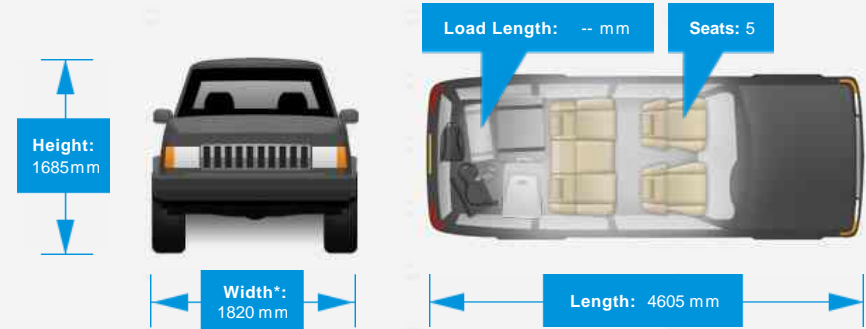

Performance & Engine

Engine: 4 Cylinders In Line, 1597 Cc, Turbo Charged, DOHC

Driven Wheels: All -

Gears: 9

Selected

Weights & Measures

*Including mirrors

Safety