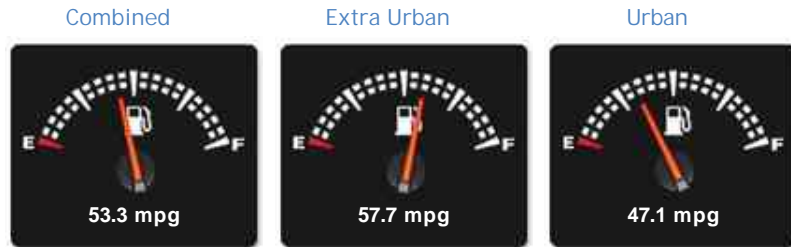

Fuel Economy

Running Costs