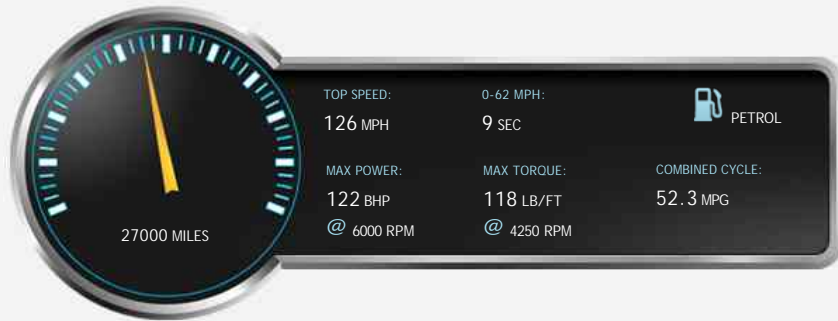

Performance & Engine