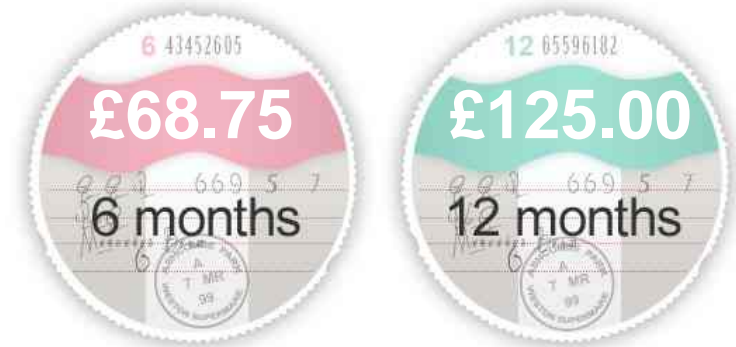

MINI Cooper COOPER used cars Ely, Cambridge

£6,999

General Info

Engine:	1.6 Petrol Manual
Price:	£6,999
Body Type:	3 Dr Hatchback
Owners:	1
Mileage:	27,000
Reg Date:	September 2013 (63)
Colour:	Orange

Vehicle Features

2013 Used Mini cooper cars for sale in Ely near Cambridge, Cambridgeshire. In orange this used Mini cooper car, 1.6l, manual, petrol, hatchback, with 27,000 miles on the clock is another fine example of what's available from used car dealers, Criteria Cars (UK) Ltd, Ely near Cambridge, Cambridgeshire.

Service history. Price to include a pre delivery inspection and a Full MoT. Only one owner from new.

We have up to 50 cars in stock. Our cars are all Experian Autocheck Clear and valeted to the very highest standards. As an AA dealer, all of our cars are offered with 12 months free AA breakdown cover and warranty options from 3 months to 3 years. Driver, Driver+ and our new 'Superior' warranty which also covers wear and tear. We can arrange a suitable finance package for you, (subject to status), debit cards & bank transfers are also accepted. We are open 7 days a week excluding bank holidays. If you are

Insurance & Security

Road Tax

Insurance Group
(1-20)

Security

Immobiliser

Euro Status