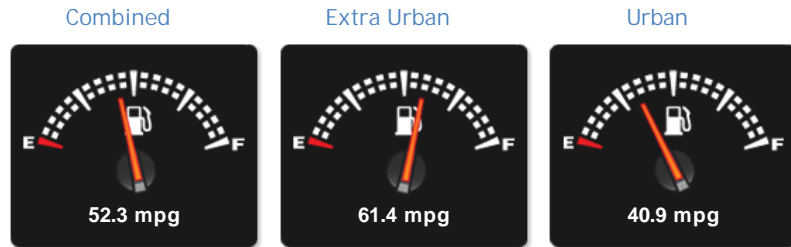

Fuel Economy

Running Costs