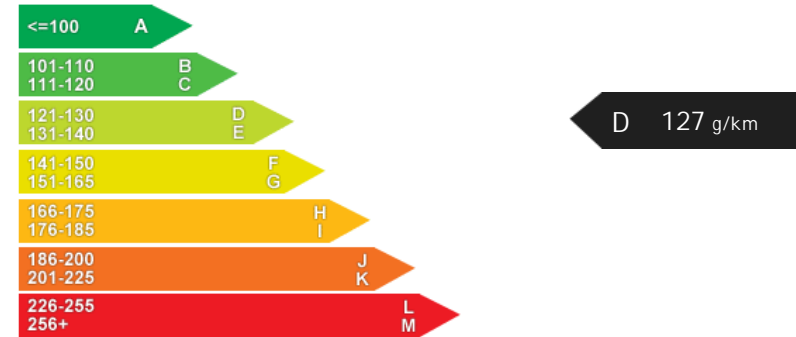

NCAP Adult Rating: No Data
NCAP Child Rating: No Data
NCAP Pedestrian Rating: No Data
NCAP Safety Assist: No Data
NCAP Overall Rating: No Data

Fuel Economy

Running Costs

CO₂ emission figure (g/km)

VED band and CO₂