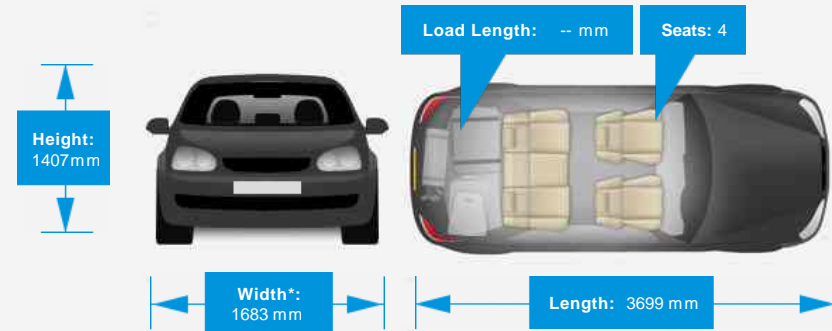

Performance & Engine

Engine: 4 Cylinders
In Line, 1598 Cc,
Naturally Aspirated,
DOHC

Driven Wheels: Front

Gears: 6

Weights & Measures

Doors: 3

*Including mirrors

Safety