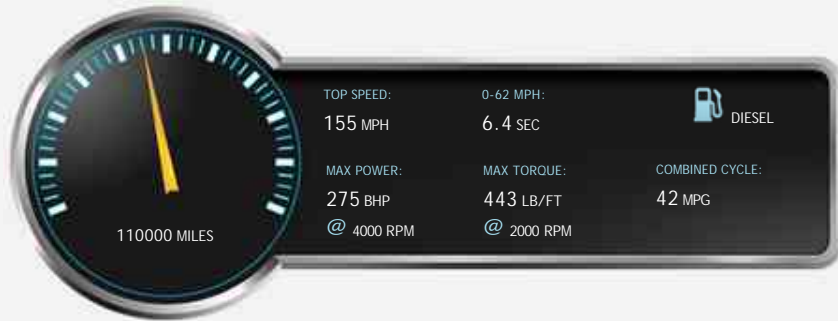

Performance & Engine