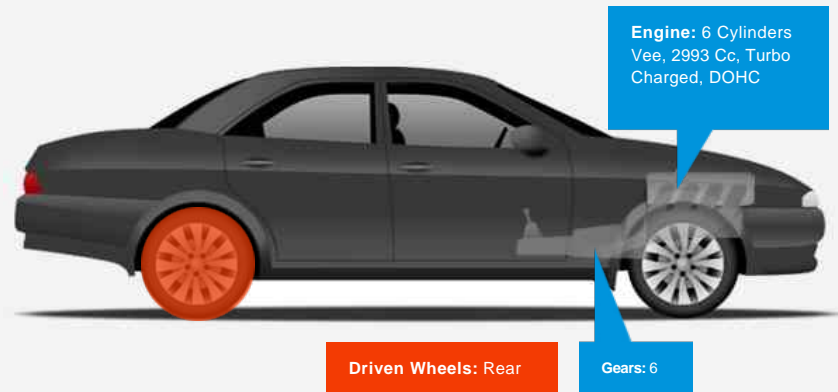

Performance & Engine