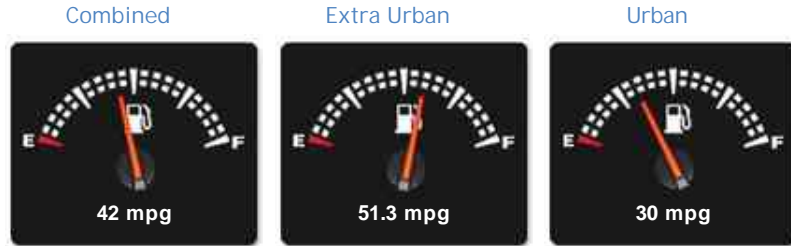

Fuel Economy

Running Costs