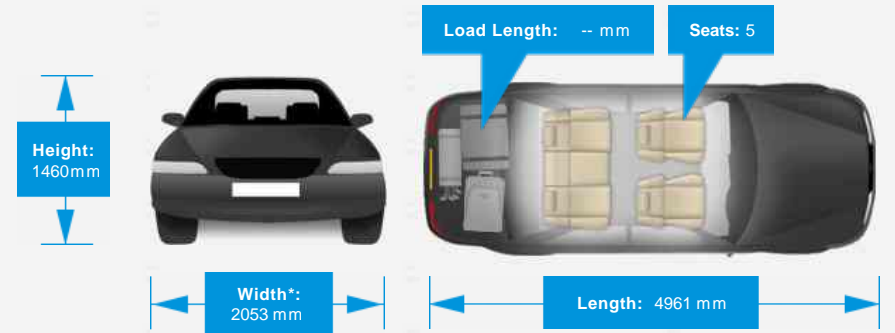

Weights & Measures