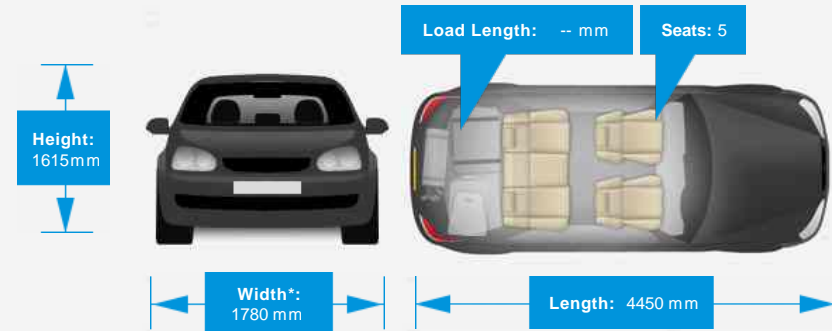

Performance & Engine

Engine: 4 Cylinders ,
1998 Cc, Turbo
Charged, DOHC

Driven Wheels: All -

Gears: 6

Permanent

Weights & Measures

Doors: 5

*Including mirrors