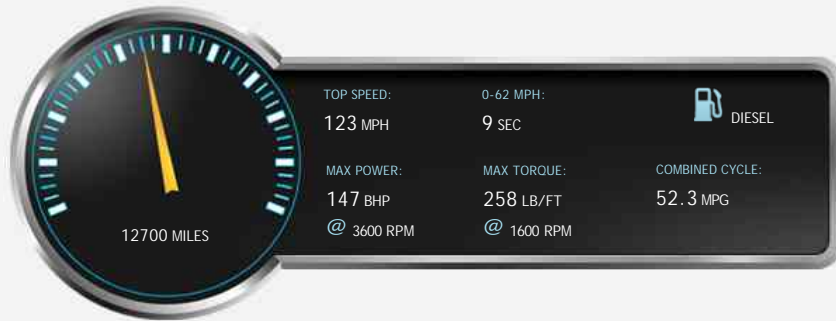

West Heath Garage Ltd

Tel: 01252 541294

Web: www.westheath.co.uk

Minley Road
Cove
Farnborough
Hampshire
GU14 9RR

Subaru XV D SE PREMIUM

£19,250

General Info

Engine:	2.0 Diesel Manual
Price:	£19,250
Body Type:	5 Dr Hatchback
Owners:	1
Mileage:	12,700
Reg Date:	June 2017 (17)
Colour:	Crystal White Pearl

Performance & Engine

Engine: 4 Cylinders ,
1998 Cc, Turbo
Charged, DOHC

Driven Wheels: All -

Gears: 6

Permanent

Weights & Measures

Doors: 5

*Including mirrors