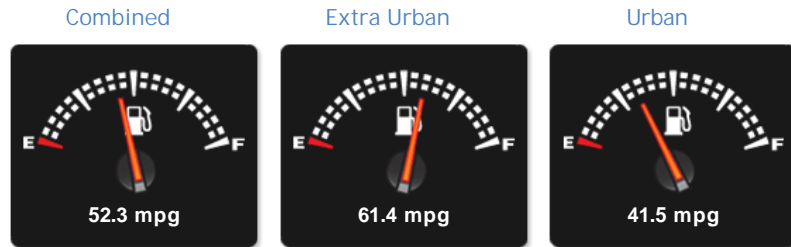

Fuel Economy

Running Costs