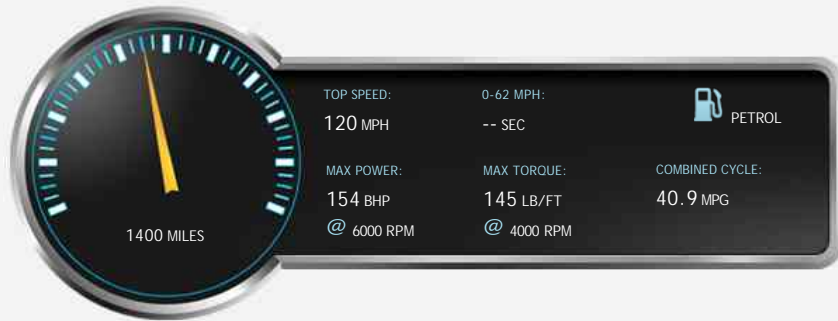

Performance & Engine