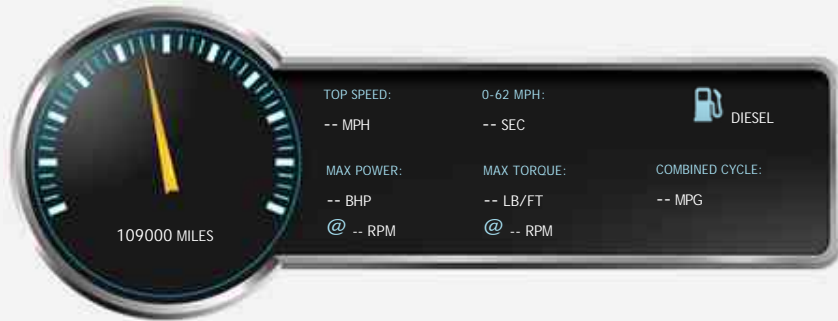

Performance & Engine