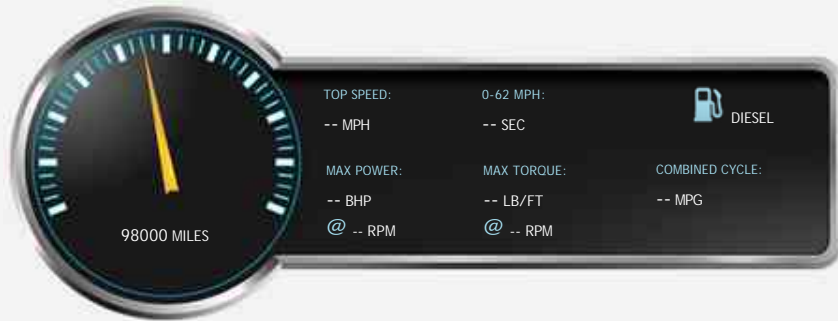

Performance & Engine