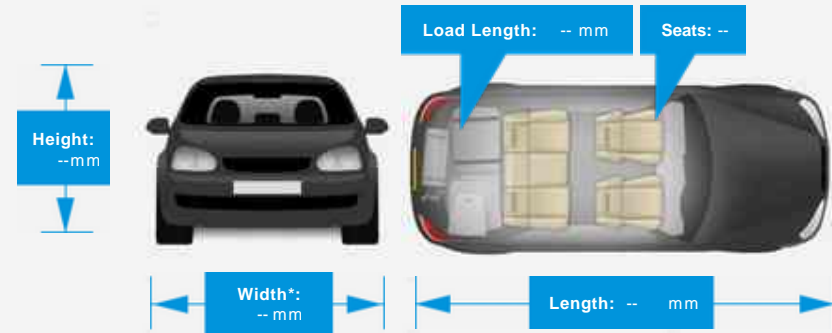

Gears:

Weights & Measures

Doors: 5

*Including mirrors

Safety

NCAP Adult Rating: No Data
NCAP Child Rating: No Data
NCAP Pedestrian Rating: No Data
NCAP Safety Assist: No Data
NCAP Overall Rating: No Data

Fuel Economy