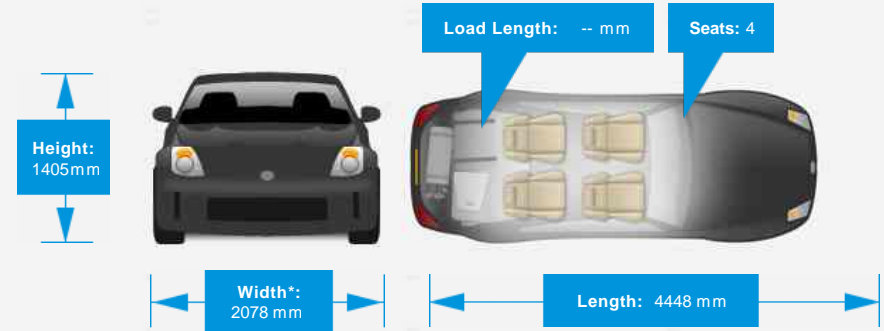

Driven Wheels: Rear

Gears: 6

Weights & Measures

Doors: 2

*Including mirrors

Safety

NCAP Adult Rating: No Data
NCAP Child Rating: No Data
NCAP Pedestrian Rating: No Data
NCAP Safety Assist: No Data
NCAP Overall Rating: No Data