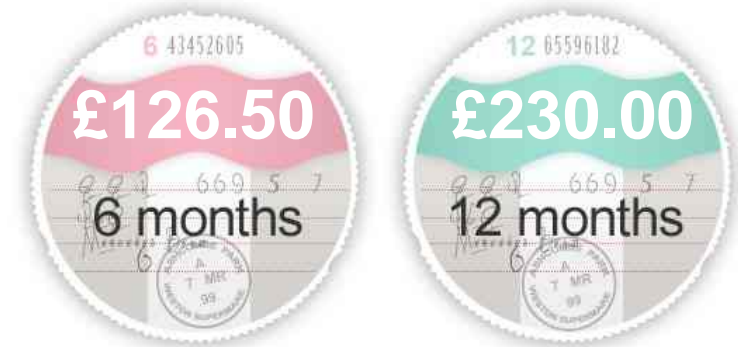

Insurance & Security

Road Tax

Insurance Group
(1-50)

Alarm

Immobiliser

Security
(Thatcham Approved)