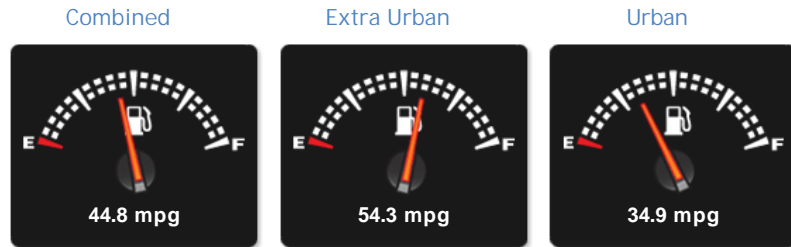

Fuel Economy

Running Costs