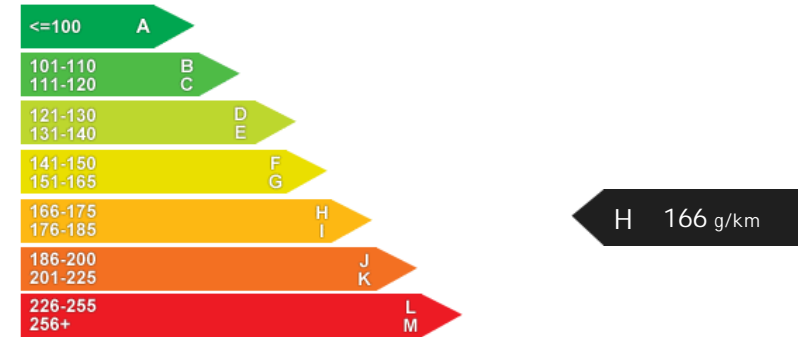

CO₂ emission figure (g/km)

VED band and CO₂