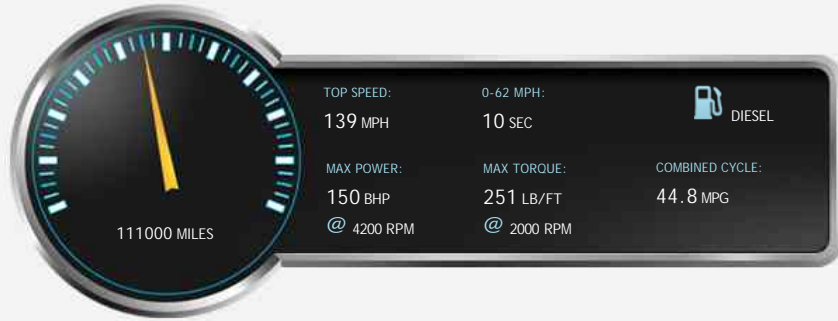

Mercedes CLC Class CLC220 CDI SPORT

£3,600

General Info

Engine:	2.1 Diesel Manual
Price:	£3,600
Body Type:	3 Dr Coupe
Owners:	5
Mileage:	111,000
Reg Date:	September 2009 (59)
Colour:	Black

Vehicle Features

Not Specified

Vehicle Description

2 doors, coupe, 111,000 miles, Black, diesel, automatic, FULLY HPI CLEAR, FULL MERCEDES SERVICE HISTORY- 8 SERVICES, FULL TWO TONE LEATHER INTERIOR, 18in Alloy Wheels (4) - 5 - Twin - Spoke Design Front: 7.5J x 18 (225/40 Tyres) Rear: 8.5J x 18 (245/35 Tyres), Alarm System, Audio 20 Radio/Single CD, Automatic Climate Control, Electric Windows (2) with One - Touch Control, Metallic Paint, Parktronic - Audible and Visual Parking Aid, Front and Rear, Speedtronic Cruise Control, Tinted Glass All Round, We offer a fully comprehensive drive away insurance cover on request. We offer up to 3 years warranty per vehicle. WE ACCEPT ALL MAJOR DEBIT AND CREDIT CARDS. ALWAYS AROUND 100 VEHICLES IN STOCK, FINANCE AVAILABLE

Car Firm, A1 Great North Road, Wittering, Cambridgeshire, PE8 6HG

Tel: 07713 437344 - Web: www.Carfirm.co.uk

Opening Hours: Mon - Sun 9am - 6pm

Performance & Engine

Engine: 4 Cylinders
In Line, 2148 Cc,
Turbo Charged,
DOHC