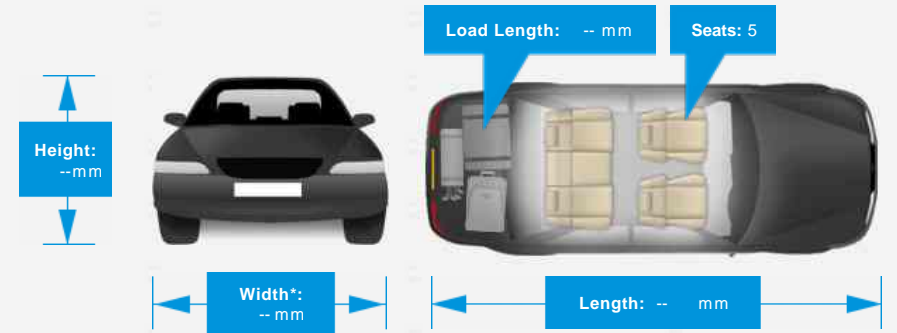

Weights & Measures