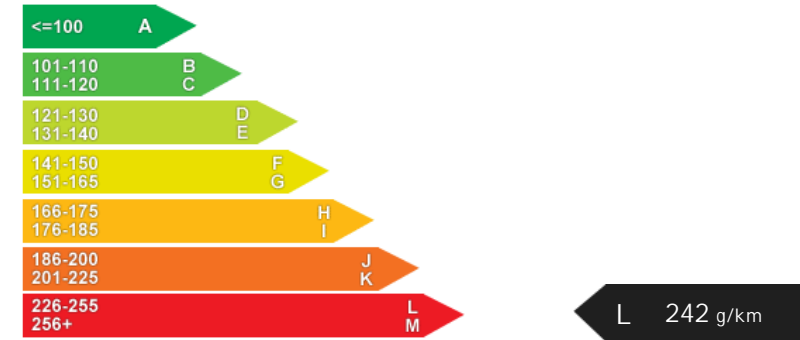

CO₂ emission figure (g/km)

VED band and CO₂