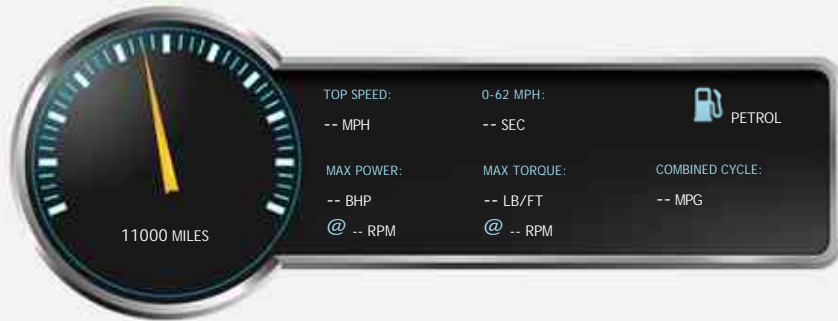

Performance & Engine