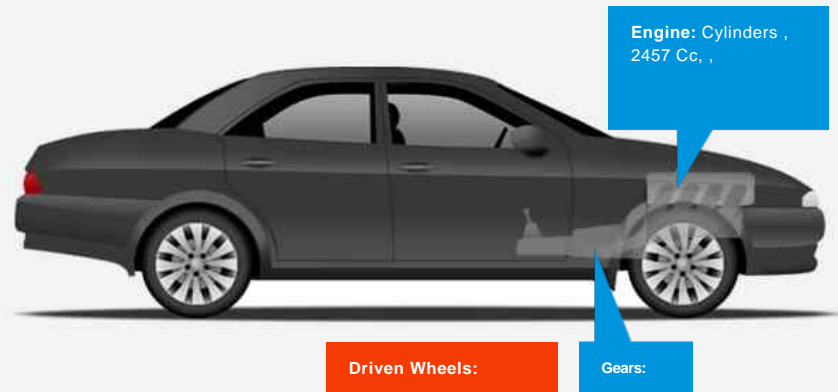

Performance & Engine