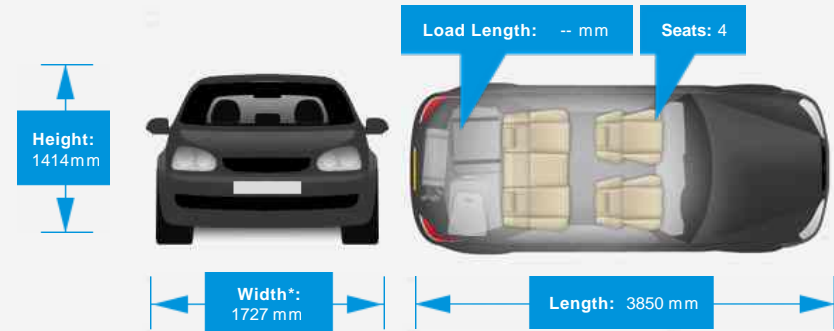

Engine: 4 Cylinders
In Line, 1995 Cc,
Turbo Charged,
DOHC

Driven Wheels: Front

Gears: 6

Weights & Measures

Doors: 3

*Including mirrors

Safety

NCAP Adult Rating: No Data
NCAP Child Rating: No Data
NCAP Pedestrian Rating: No Data
NCAP Safety Assist: No Data
NCAP Overall Rating: No Data