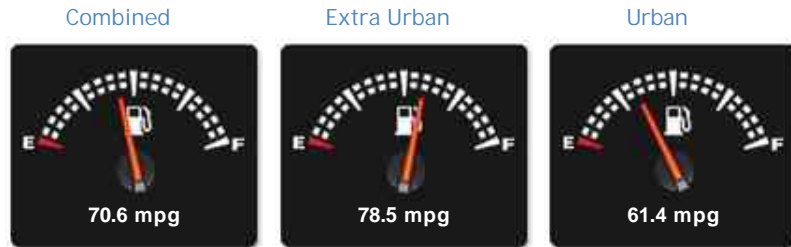

Fuel Economy

Running Costs