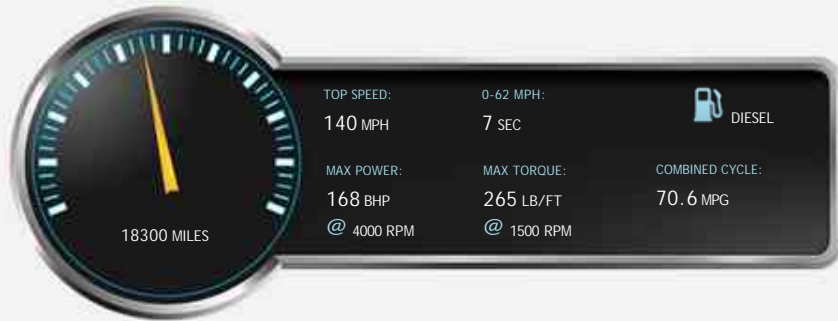

Performance & Engine