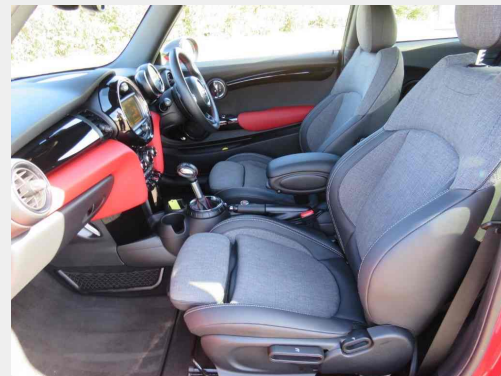

MINI Cooper COOPER SD

£14,490

General Info

Engine:	2.0 Diesel Automatic
Price:	£14,490
Body Type:	3 Dr Hatchback
Owners:	1
Mileage:	18,300
Reg Date:	September 2015 (65)
Colour:	Chilli Red

Vehicle Features

➤ 18" JCW Alloy Wheels	➤ 2 Keys
➤ Alarm	➤ Anti-Lock Brakes
➤ Black Roof/Mirror Caps	➤ Colour Line - Glowing Red
➤ Electric Windows	➤ Full Mini Service History
➤ HPI Check	➤ Immobiliser
➤ ISOFIX Seat Mountings	➤ Multifunction Steering Wheel
➤ 12 Months MOT	

Engine: 4 Cylinders
In Line, 1995 Cc,
Turbo Charged,
DOHC

Driven Wheels: Front

Gears: 6

Weights & Measures

Doors: 3

*Including mirrors

Safety

NCAP Adult Rating: No Data
NCAP Child Rating: No Data
NCAP Pedestrian Rating: No Data
NCAP Safety Assist: No Data
NCAP Overall Rating: No Data