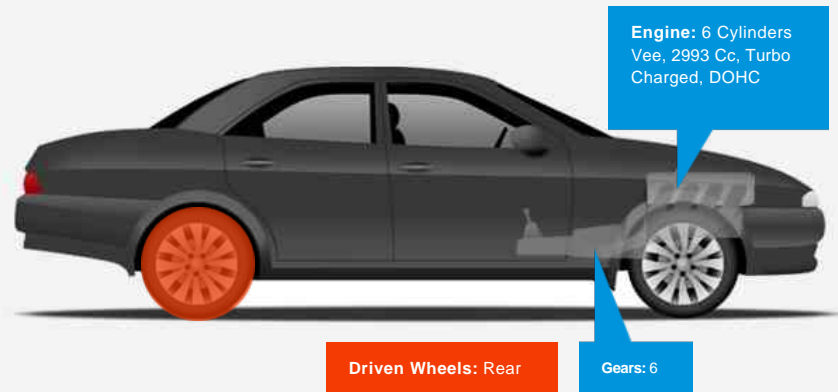

Jaguar XF V6 S PORTFOLIO

£9,850

General Info

Engine:	3.0 Diesel Automatic
Price:	£9,850
Body Type:	4 Dr Saloon
Owners:	4
Mileage:	74,000
Reg Date:	January 2010 (59)
Colour:	Grey

Vehicle Features

Not Specified

Vehicle Description

4 doors, Automatic, saloon, diesel, 74,000 MILES, FULLY HPI CLEAR, FULL SERVICE HISTORY+JUST BEEN SERVICED, FULL LEATHER INTERIOR, 275BHP S VERSION, SAT NAV, BLUETOOTH, PARKING SENSORS, REVERSE CAMERA, Alarm, Alloy Wheels (20in), Climate Control, Computer (Driver Information System), Cruise Control, Electric Windows (Front/Rear), Heated Front Screen, In Car Entertainment (Radio/CD Autochanger), Paint Metallic, Parking Aid (Rear), Rain Sensor, Satellite Navigation, Seats Electric (Driver/Passenger - Driver Memory), Seats Heated (Driver/Passenger), Telephone Equipment (Bluetooth Interface), Tyre Pressure Control, Upholstery Leather, In-Dash CD Player with Portable Audio Interface, In-Dash CD Player with Portable Audio Interface

Opening Hours: Mon - Sun 9am - 6pm

Performance & Engine

Weights & Measures

*Including mirrors

Safety

NCAP Adult Rating:	★★★★★
NCAP Child Rating:	★★★★
NCAP Pedestrian Rating:	★
NCAP Safety Assist:	No Data
NCAP Overall Rating:	No Data