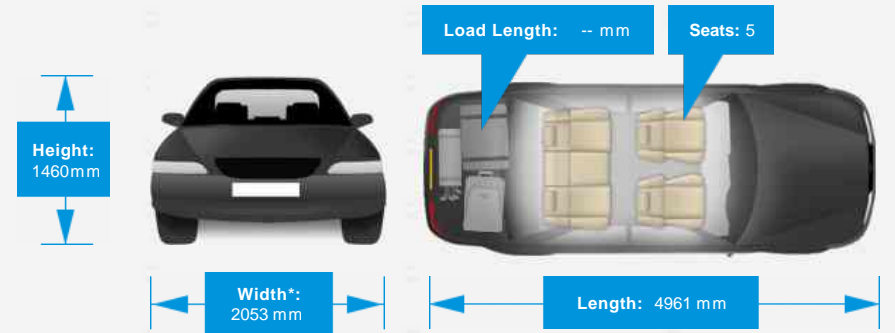

Opening Hours: Mon - Sun 9am - 6pm

Performance & Engine

Weights & Measures

*Including mirrors

Safety

NCAP Adult Rating:	★★★★★
NCAP Child Rating:	★★★★
NCAP Pedestrian Rating:	★
NCAP Safety Assist:	No Data
NCAP Overall Rating:	No Data