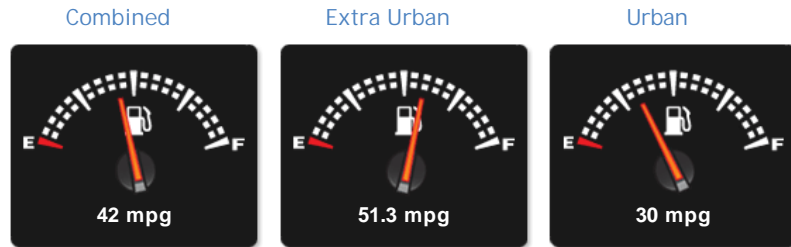

Fuel Economy

Running Costs