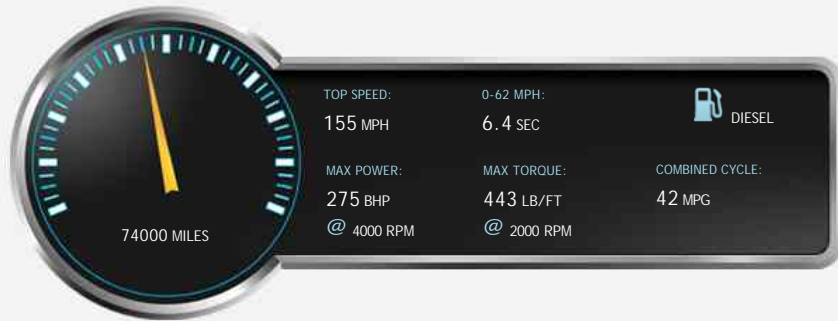

Performance & Engine