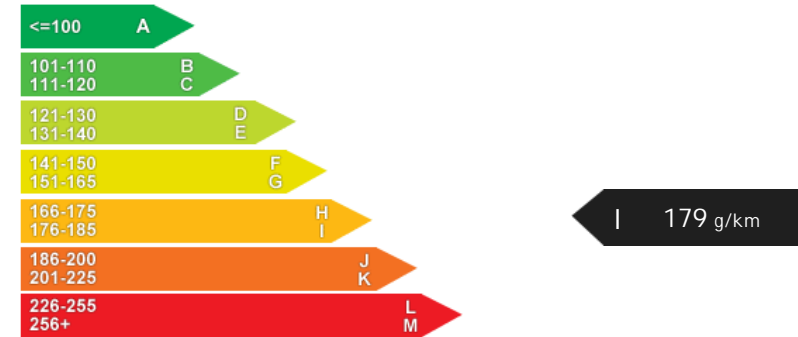

CO₂ emission figure (g/km)

VED band and CO₂