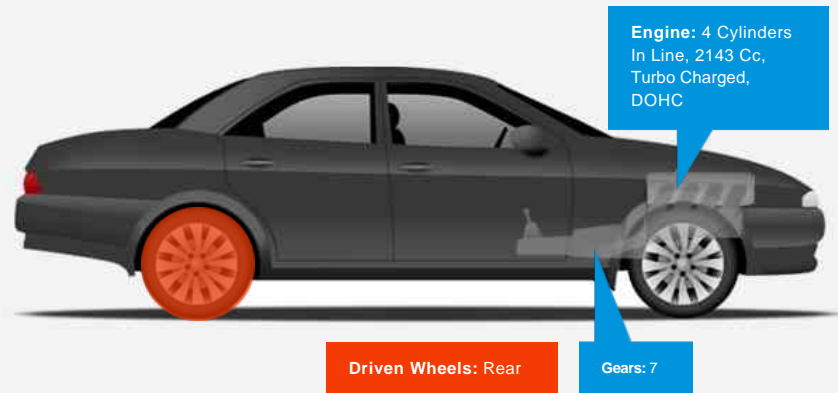

Performance & Engine