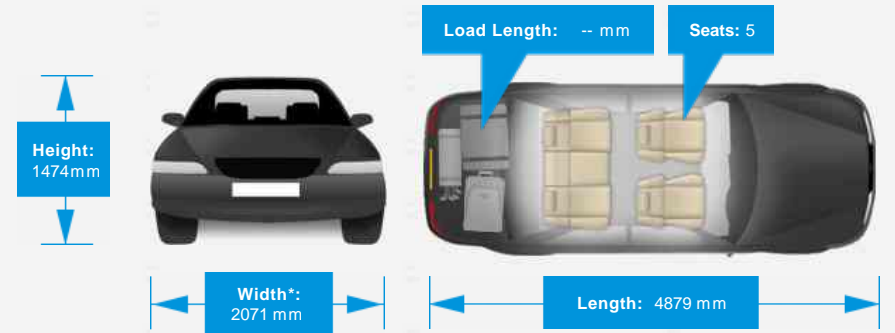

Weights & Measures