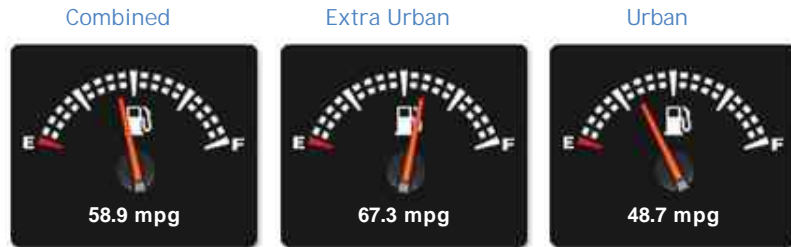

Fuel Economy

Running Costs