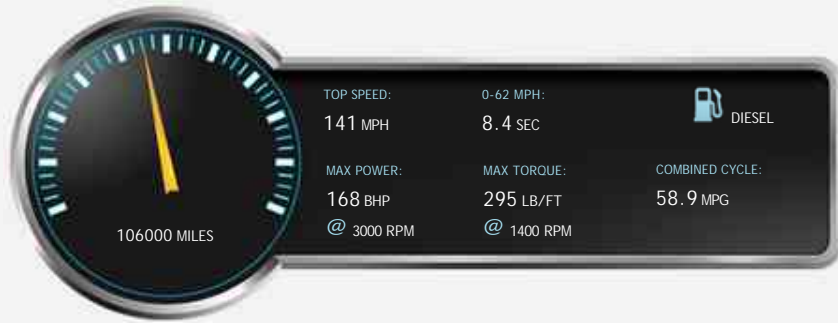

Performance & Engine