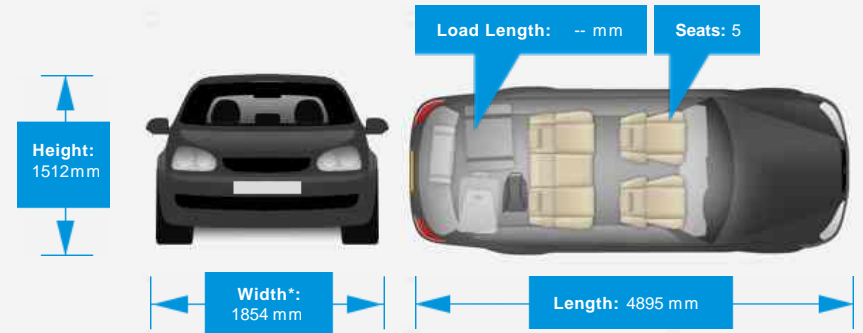

## Performance & Engine

**Engine:** 4 Cylinders  
In Line, 2143 Cc,  
Turbo Charged,  
DOHC

**Driven Wheels:** Rear

**Gears:** 5

## Weights & Measures

**Doors:** 5

\*Including mirrors