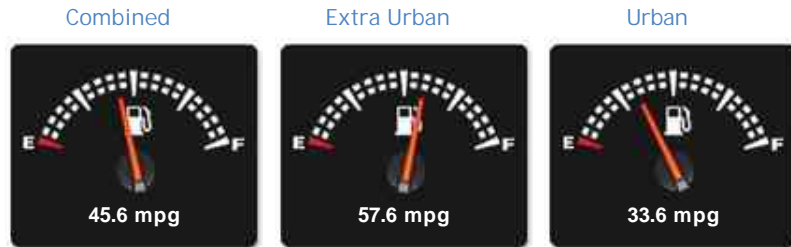

Fuel Economy

Running Costs