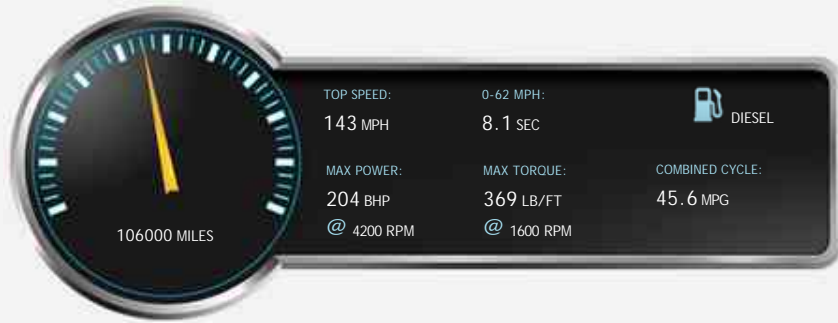

Mercedes E Class E250 CDI BLUEEFFICIENCY SPORT

£8,400

General Info

Engine:	2.1 Diesel Automatic
Price:	£8,400
Body Type:	5 Dr Estate
Owners:	3
Mileage:	106,000
Reg Date:	January 2010 (59)
Colour:	Grey

Vehicle Features

Not Specified

Vehicle Description

5 DOORS, Automatic, estate, diesel, grey, 7 seats, 106,000 miles, FULLY HPI CLEAR, RARE 7 SEAT MODEL, AIR SUSPENSION, SAT NAV, LEATHER INTERIOR, PRIVACY GLASS, FULL SERVICE HISTORY, Parktronic with Advanced Parking Guidance - Parking Space Measurement, Visual and Audible Steering Guidance Front and Rear, Automatic Climate Control - Two -Zone, Heated Front Seats, Rain - Sensing Wipers, Tyre Pressure Loss Warning System, Upholstery - Artico Artificial Leather/ Dinamica Microfibre with Contrast Stitching, Front Seats - Electrical Height and Back Adjustment, 18in AMG Alloy Wheels (4) - 6 - Twin - Spoke Design with (Front 245/40 Tyres and Rear 265/35 Tyres) and Locking Wheel Bolts, Audio 20 Radio with Single CD Drive (MP3 Compatible), 5.8in Colour Display, Aux -in Socket, Electric Windows (4), Bluetooth Interface for Hands - Free Telephony, Alarm System

## Performance & Engine

**Engine:** 4 Cylinders  
In Line, 2143 Cc,  
Turbo Charged,  
DOHC

**Driven Wheels:** Rear

**Gears:** 5