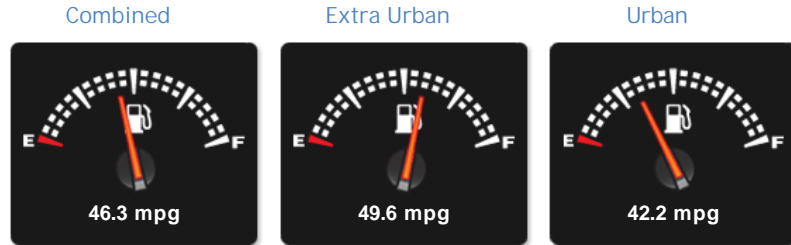

Fuel Economy

Running Costs