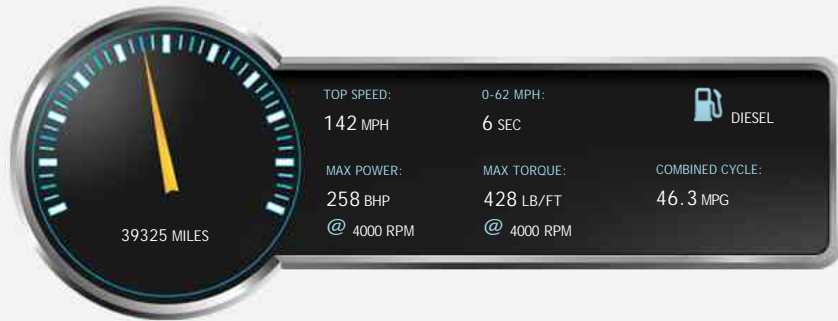

Porsche Macan D S PDK

Sold

General Info

Engine:	3.0 Diesel Semi-Automatic
Price:	Sold
Body Type:	5 Dr Estate
Owners:	2
Mileage:	39,325
Reg Date:	October 2014 (64)
Colour:	basalt

Vehicle Features

➤ ABS	➤ Adjustable Steering Coloum
➤ Air Conditioning	➤ BOSE Music
➤ Anti Theft System	➤ Auto Dimming Mirror
➤ Auto Lights	➤ Auto wipers
➤ Bluetooth Preperation	➤ electric tailgate
➤ Full Black Perforated Leather...	➤ 21 inch alloys
➤ CD player	

Vehicle Description

Alpha Motors are pleased to bring this HUGE SPEC Macan S to the market. Finished in Black Met and fitted with the expensive Sport Design Package to include Body coloured side skirts, upgraded Front and Rear Sports Bumpers with Rear Air De-fuser along with Body Coloured Side Panels, Privacy Glass and Full Black Monochrome Exterior package. Add to this 21 inch Turbo Design Alloys with Crested Centres and Sports Exhaust tailpipes and you have one of the best looking Macan's on offer today. Inside this car has been lavished with extras including Full Black Leather, 14 Way comfort Seats, Memory Seats, Heated Seats, Heated Steering wheel, Full Carbon Interior pack including all inlays, Rear blinds, Porsche crested head restraints. Technology has been loaded with extras to include Full Glass Opening Panoramic sun roof, BOSE Surround Sound System, Lane Change Assist, Bi Xenon Head lights, Tinted LED taillights, Electric Tailgate, Park Assistance Pack with Reverse Camera And PASM (Porsche Stability Active Management), PCM

Performance & Engine

Driven Wheels: All -

Permanent

Gears: 7

Weights & Measures

Doors: 5

*Including mirrors

Safety