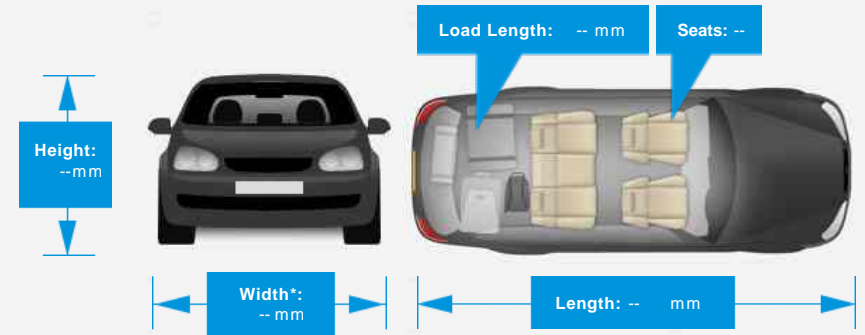

Weights & Measures