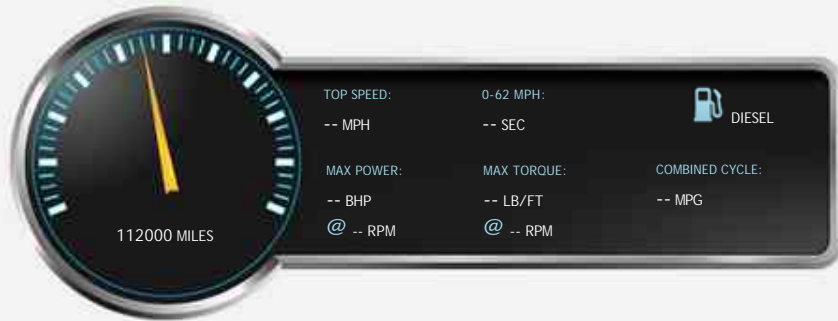

Performance & Engine