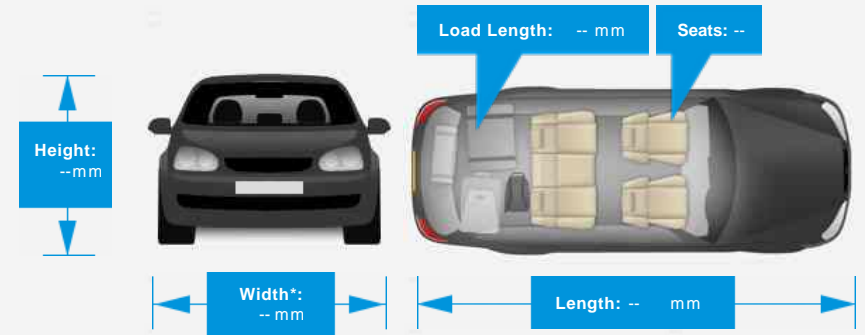

Car Firm, A1 Great North Road, Wittering, Cambridgeshire, PE8 6HG

Tel: 07713 437344 - Web: www.Carfirm.co.uk

Opening Hours: Mon - Sun 9am - 6pm

Performance & Engine

Weights & Measures

*Including mirrors

Safety