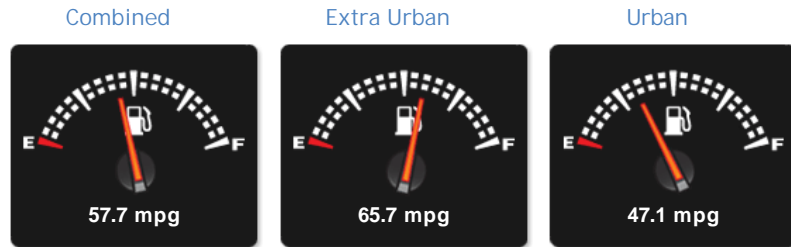

Peugeot 2008 ALLURE PREMIUM

£15,995

General Info

Engine:	1.2 Petrol Manual
Price:	£15,995
Body Type:	5 Dr Hatchback
Owners:	1
Mileage:	500
Reg Date:	July 2018 (18)
Colour:	

Vehicle Features

- 17inch Alloy Wheels
- Panoramic Sunroof
- Bluetooth & USB Connectivity
- Cruise Control
- DAB Radio
- Rear Park Assist with Camera
- Satellite Navigation
- Alarm
- Automatic Headlamp Operation
- Climate Control
- Electric Windows
- Rain Sensitive Windscreen Wipers
- Remote Controlled Central Locking

Driven Wheels: Front

Gears: 5

Weights & Measures

Doors: 5

*Including mirrors

Safety

Fuel Economy

Running Costs

CO₂ emission figure (g/km)

Percentage

Insurance & Security

Road Tax

Insurance Group
(1-50)

Security

Immobiliser

Euro Status