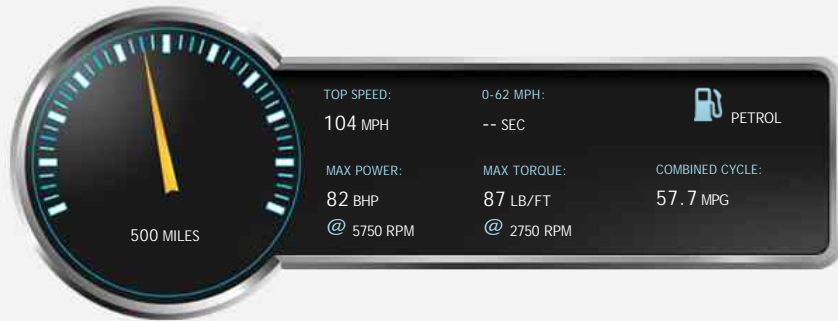

Performance & Engine