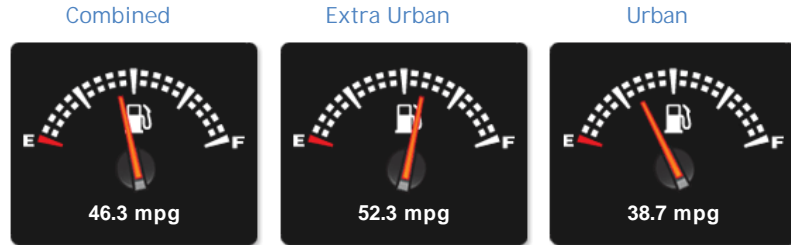

VW Transporter T6 t5 TDI 150PS LWB AURORA EXCLUSIVE EDT H/LINE CAMPERVAN 4 BERTH POPTOP

General Info

Engine:	2.0 Diesel Manual
Price:	Sold
Body Type:	4 Dr B Class Mhome
Owners:	1
Mileage:	19,000
Reg Date:	September 2017 (67)
Colour:	Grey

Performance & Engine

Technical Data
Fuel Type: Diesel
Drive Type: Front-wheel drive
Wheels: 4
Engines: 1
In-Line, 1868 Cc, Turbo Charged, DOHC

Weights & Measures

Vehicle Dimensions
Weight

Vehicle Dimensions

Load Length: -- mm

Seats: --

Vehicle Length

Length: 5292 mm

*Including mirrors

Safety

NCAP Adult Rating: No Data
NCAP Child Rating: No Data
NCAP Pedestrian Rating: No Data
NCAP Safety Assist: No Data
NCAP Overall Rating: No Data

Fuel Economy

Running Costs

CO₂ emission figure (g/km)

LGV164 g/km

Insurance & Security

Road Tax

Insurance Group
(1-50)

Insurance Group