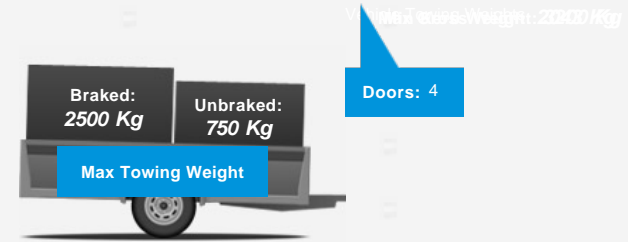

Performance & Engine

Technical Data
Fuel Type: Diesel
Drive Type: Front-wheel drive
Wheels: 4
Engines: 1
In-Line, 1868 Cc, Turbo Charged, DOHC

Weights & Measures

Vehicle Dimensions
Weight

Vehicle Dimensions