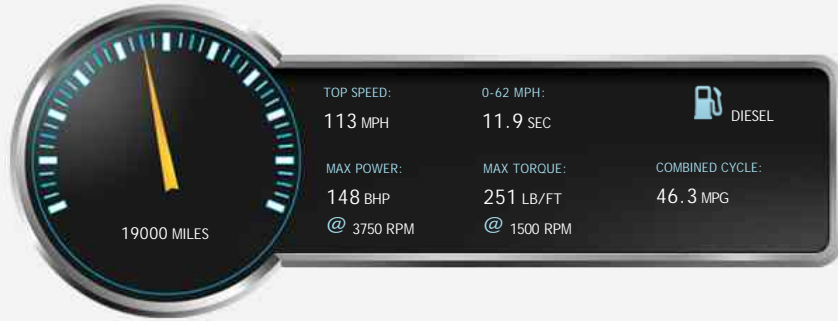

VW Transporter T6 t5 TDI 150PS LWB AURORA EXCLUSIVE EDT H/LINE CAMPERVAN 4 BERTH POPTOP

General Info

Engine:	2.0 Diesel Manual
Price:	Sold
Body Type:	4 Dr B Class Mhome
Owners:	1
Mileage:	19,000
Reg Date:	September 2017 (67)
Colour:	Grey

Vehicle Features

Not Specified

Vehicle Description

""BUILD No. 168""INTRODUCING OUR ALL NEW LIMITED BUILD NO. ""AURORA EXCLUSIVE EDITION"" VW T6 LWB INDIUM GREY 150PS 6 SPEED MANUAL VERY HIGH SPEC HIGHLINE 4 BERTH CAMPERVAN WITH AIRCON, TAILGATE, DISCOVER NAVIGATION, HEATED SEATS, REAR LED TAIL LIGHTS, EXCLUSIVE EDITION REIMO ELEVATING POPTOP ROOF, OUR NEW UPGRADED LOWER SEAT BED SYSTEM, UPGRADED GRIGIO GRESIO FLOWFORM ALLOYS FINISHED IN GRESIO GREY, SPORTLINE FRONT LED RUNNING LIGHTS, AURORA EXCLUSIVE GELCOAT WING PLAQUES AND TAILGATE PLAQUE, EXCLUSIVE EDITION CARPET SET, EXTENDED INTERIOR LIGHT PACKAGE AND NIGHT HEATER++OUR AURORA EXCLUSIVE RANGE IS OUR LIMITED NUMBER HIGHEST SPEC RANGE OF VW CAMPERVANS SO FAR, SUPPLIED AS STANDARD WITH ALL THE SPEC FROM OUR AURORA EDITION PLUS NOW WE OFFER THIS EDITION WITH REIMO ELEVATING POPTOP ROOF, UPGRADED BED SYSTEM, SPORTLINE LED FRONT RUNNING LIGHTS, UPGRADED ALLOYS, EXCLUSIVE EXTERIOR AND INTERIOR BRANDING PACKAGE AND EXTRA INTERIOR

Performance & Engine

Technical Data
Fuel Type: Diesel
Drive Type: Front-wheel drive
Wheels: 4
Engines: 1
In-Line, 1868 Cc, Turbo Charged, DOHC

Weights & Measures

Vehicle Dimensions
Weight

Vehicle Dimensions