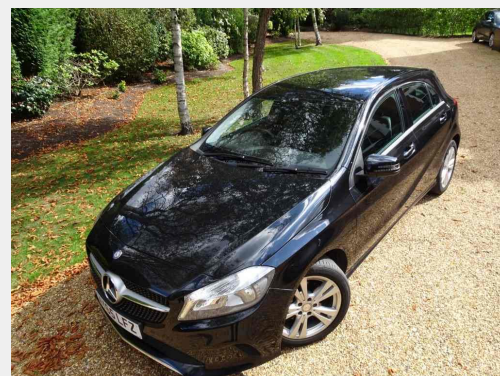

## Mercedes A Class A180 A 180 SPORT

### General Info

Engine:	1.6 Petrol Automatic
Price:	Sold
Body Type:	5 Dr Hatchback
Owners:	2
Mileage:	30,000
Reg Date:	January 2016 (65)
Colour:	Black