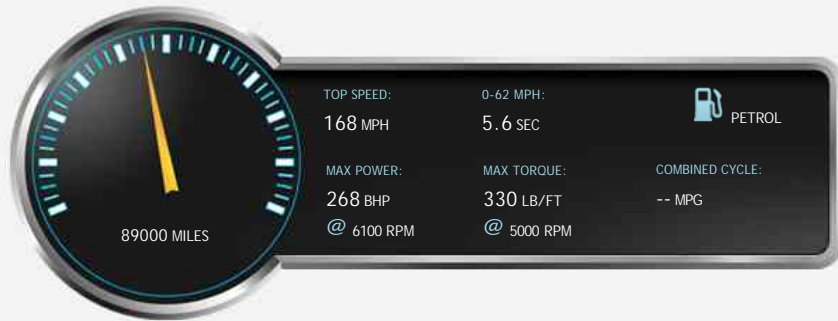

Performance & Engine