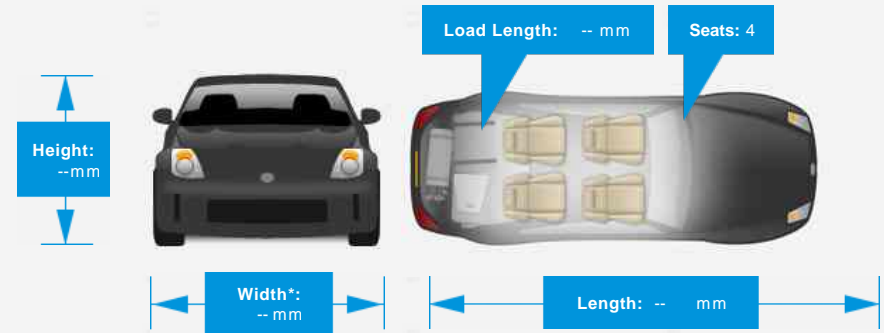

Engine: 6 Cylinders ,
3600 Cc, Naturally
Aspirated, SOHC

Driven Wheels: Rear

Gears: 6

Weights & Measures

Doors: 2

*Including mirrors

Safety

NCAP Adult Rating: No Data
NCAP Child Rating: No Data
NCAP Pedestrian Rating: No Data
NCAP Safety Assist: No Data
NCAP Overall Rating: No Data