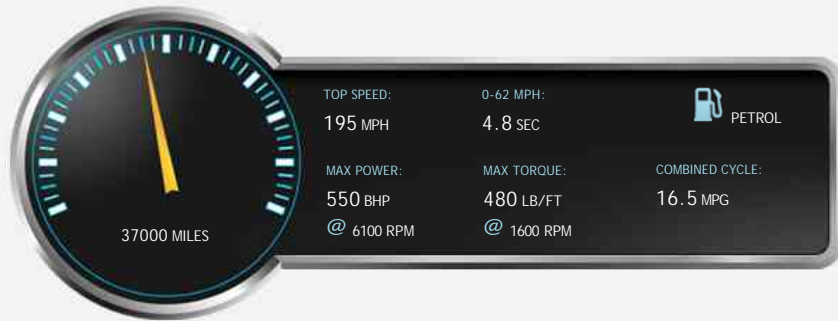

Performance & Engine