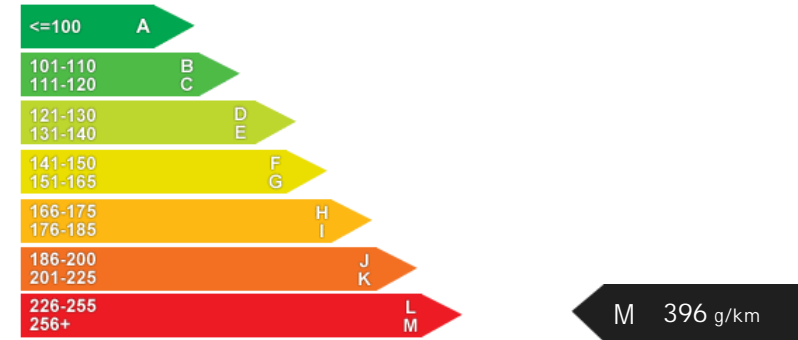

CO₂ emission figure (g/km)

VED band and CO₂