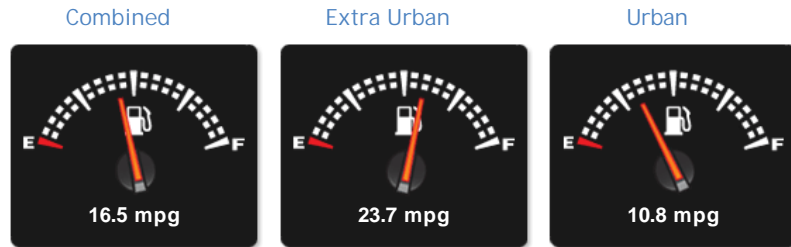

Bentley Continental GTC CONTINENTAL

£43,990

General Info

Engine:	6.0 Petrol Automatic
Price:	£43,990
Body Type:	2 Dr Convertible
Owners:	5
Mileage:	37,000
Reg Date:	December 2007 (57)
Colour:	White

Vehicle Features

Not Specified

Vehicle Description

STUNNING EXAMPLE, FULL MULLINER SPEC, ONLY COVERED A WARRANTED 37000 MILES, FINISHED IN WHITE WITH BLACK LEATHER MULLINER INTERIOR WITH HEATED AND ELECTRIC SEATS, REVERSE CAMERA, FRONT AND REAR PARKING SENSORS, SAT NAVIGATION SYSTEM, BLUETOOTH CONNECTIVITY, AUTOMATIC TRANSMISSION WITH F1 STYLING PADDLE SHIFT, PIANO BLACK DASH LOOK SUPERB, POWER FOLDING MIRRORS, WILL COME WITH A NEW MOT ALSO HAVE A RECORD OF OLD MOTS TO WARRANT THE MILES, FULL MAIN DEALER SERVICE HISTORY WITH THE LAST SERVICE RECENTLY CARRIED OUT, COMES WITH FULL BOOK PACK, HPI CERTIFICATE PROVIDED, PART EXCHANGE WELCOME, FINANCE AVAILABLE, PLEASE CALL OUR SALES LINE FOR MORE INFO.

Weights & Measures

*Including mirrors

Safety

NCAP Adult Rating: No Data
NCAP Child Rating: No Data
NCAP Pedestrian Rating: No Data
NCAP Safety Assist: No Data
NCAP Overall Rating: No Data

Fuel Economy

Running Costs