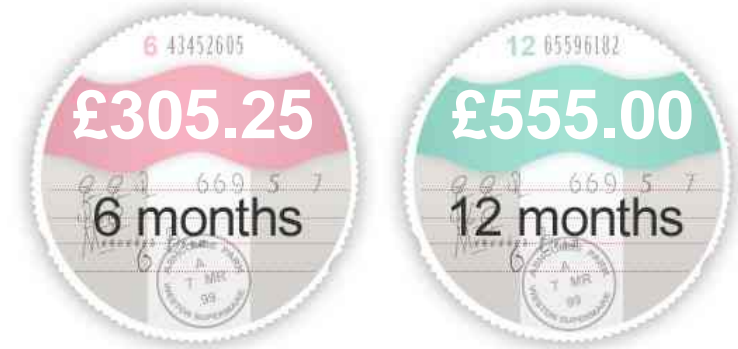

Insurance & Security

Road Tax

Insurance Group
(1-20)