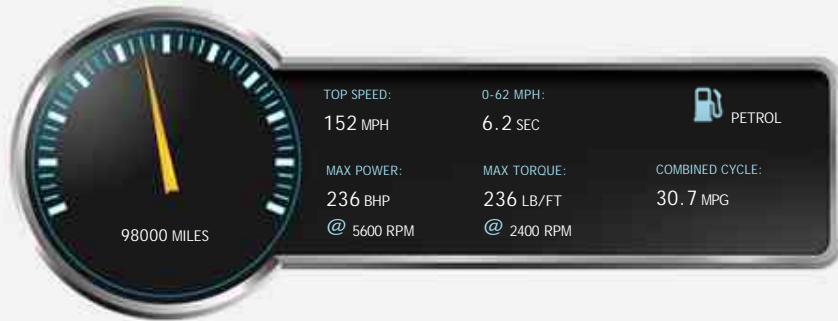

£6,400

General Info

Engine:	2.0 Petrol Manual
Price:	£6,400
Body Type:	3 Dr Hatchback
Owners:	8
Mileage:	98,000
Reg Date:	July 2009 (09)
Colour:	Grey

Vehicle Features

Not Specified

Vehicle Description

98,000 MILES, 3 Doors, RED, Manual, Hatchback, Petrol, FULLY HPI CLEAR, FULL SERVICE HISTORY, LIMITID EDITION NO-159, HIGH SPEC INCLUDES XENONS, SAT NAV, FRONT+REAR SENSORS, FULL LEATHER INTERIOR, HEATED SEATS, CARBON INTERIOR TRIMS, ABS, Air-Conditioning, Seats Heated (Driver/Passenger), Alarm, Alloy Wheels (19in), Computer (Driver Information System), In Car Entertainment (Radio/CD/MP3), Tinted Glass (All Round),

Performance & Engine

Engine: 4 Cylinders
In Line, 1998 Cc,
Turbo Charged,
DOHC

Driven Wheels: Front

Gears: 6

Weights & Measures

Doors: 3

*Including mirrors

Safety