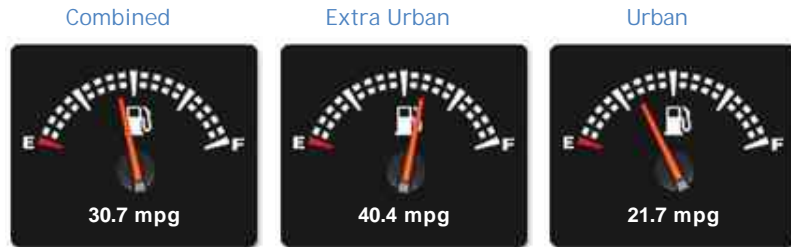

Fuel Economy

Running Costs