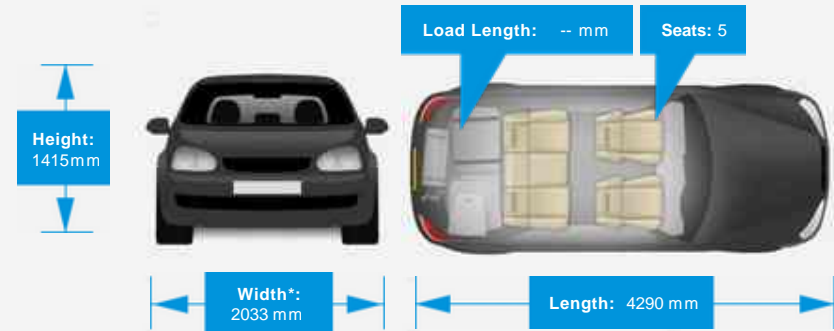

Performance & Engine

Engine: 4 Cylinders
In Line, 1998 Cc,
Turbo Charged,
DOHC

Driven Wheels: Front

Gears: 6

Weights & Measures

Doors: 3

*Including mirrors

Safety