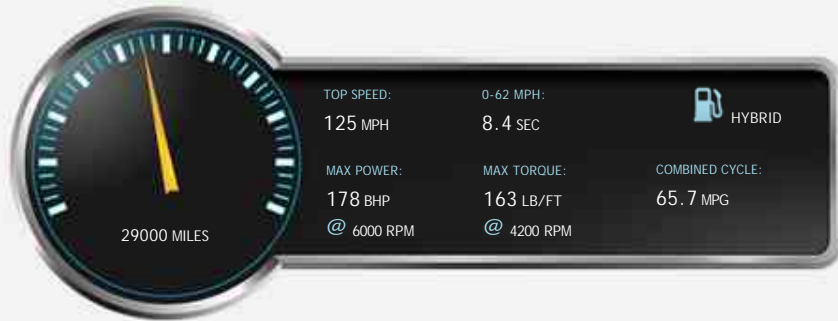

Performance & Engine