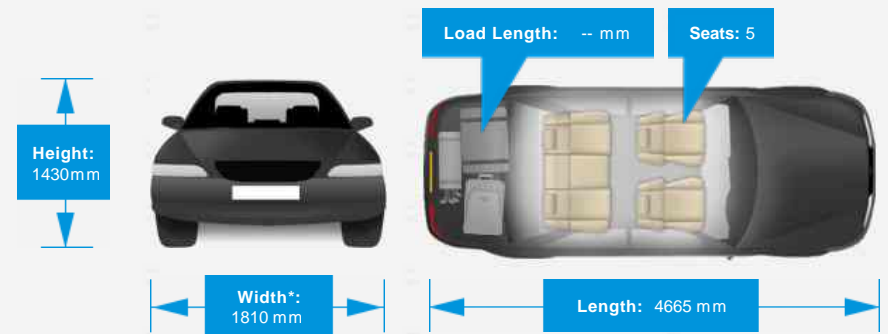

Weights & Measures