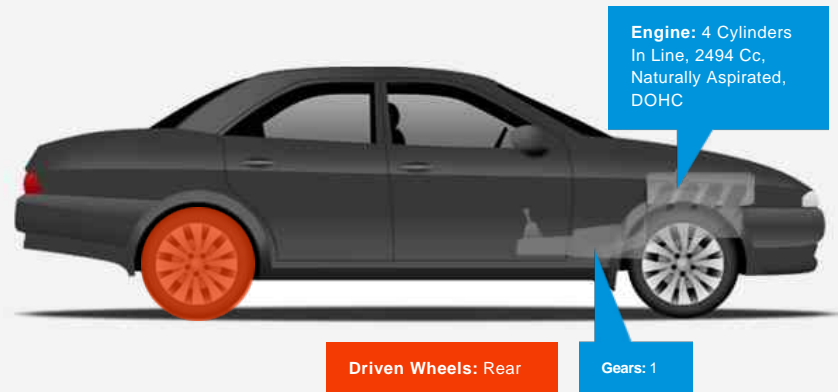

Performance & Engine