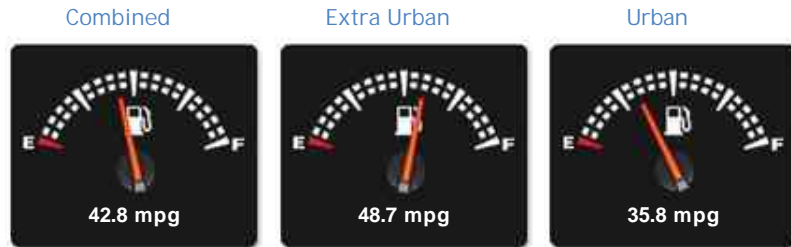

Fuel Economy

Running Costs