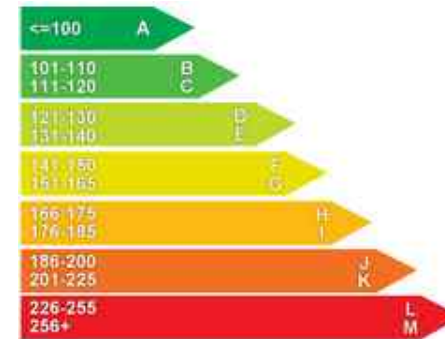

CO₂ emission figure (g/km)

LGV176 g/km