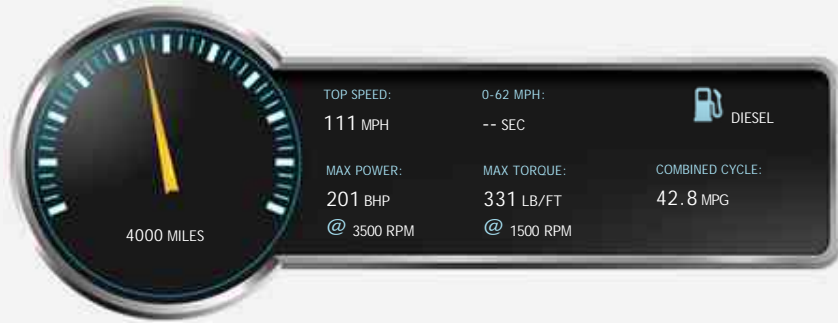

VW Transporter T6 t5 TDI 204 AURORA EXCLUSIVE EDT CAMPERVAN 4 BERTH POPTOP

**General Info**

Engine:	2.0 Diesel Manual
Price:	Reserved
Body Type:	4 Dr B Class Mhome
Owners:	2
Mileage:	4,000
Reg Date:	September 2017 (67)
Colour:	Grey

**Vehicle Features**

Not Specified

**Vehicle Description**

*BUILD NO 129""INTRODUCING OUR ALL NEW ""AURORA EXCLUSIVE EDITION""PLEASE NOTE THIS PARTICULAR CAMPER IS OUR HUGE SPEC DEMO VAN""TOTAL COST OF BUILD TO US WAS 84,000 POUNDS INCLUDING SOURCING THE VAN""BASED ON OUR TOP OF THE RANGE AURORA EXCLUSIVE RANGE AND THE BASE VAN WAS A FULLY SPEC`D 204 BI-TURBO RARE 6 SPEED MANUAL FACTORY KOMBI WITH COMFORT DASH WITH UNIQUE PIANO BLACK GEAR SURROUND COMPARTMENTS,LED FACTORY FRONT AND REAR LIGHT PACK,HEATED SEATS,DISCOVER NAVIGATION WITH APP CONNECT AND EVEN 3 YEARS FREE WIFI,FACTORY SINGLE VW SWIVEL SEATS,FRONT CAB CARPET,POWER FOLD MIRRORS,THIS VAN EVEN HAS THE FACTORY VW CALIFORNIA DEISEL HEATER WITH DAY TO DAY PROGRAMABLE CONTROL PANEL IN THE CENTRE OF COCKPIT ROOF WITH GENUINE VW LEISURE BATTERY AND SPLIT CHARGE SYSTEM,FACTORY DETACHABLE TOW BAR,IT HAD LITERALLY EVERYTHING,ALSO OVER AND ABOVE OUR EXCLUSIVE SPECIFICATION WE HAVE UPGRADED WITH RIB REAR*

## Performance & Engine

Technical Data  
Transmission: 6-Speed Manual Drive  
Wheels: 16  
Engines: In-Line, 1968 Cc, Turbo Charged, DOHC