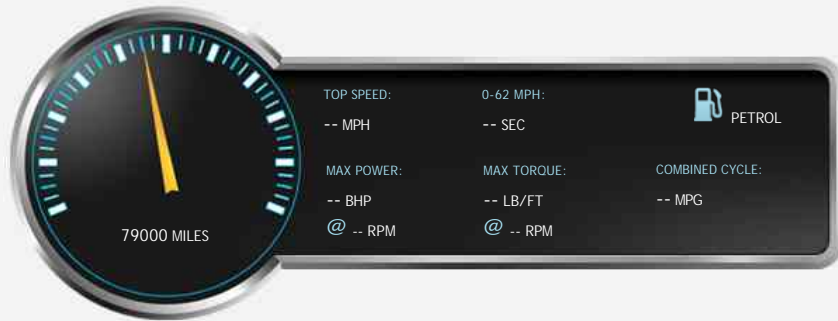

Performance & Engine